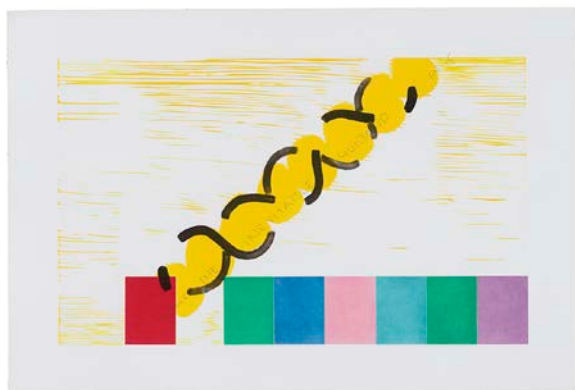

GEMINI G.E.L. ^{AT} JONI MOISANT WEYL

Richard Tuttle

The Inevitable Husband 2015

Editions of 30

The Inevitable Husband, A (RT14-229)

9-color linocut with aquatint and woodblock, pencil hand-drawing, title and signature elements applied by the artist
22 3/4 x 33 7/8" (57.8 x 86 cm)

The Inevitable Husband, B (RT14-230)

10-color linocut with embossing, hand-drawn title and signature elements applied by the artist
24 1/4 x 37 1/2" (61.6 x 95.3 cm)

The Inevitable Husband, C (RT14-231)

7-color linocut, pencil hand-drawing,
title and signature elements applied by the artist
26 x 38" (66 x 96.5 cm)