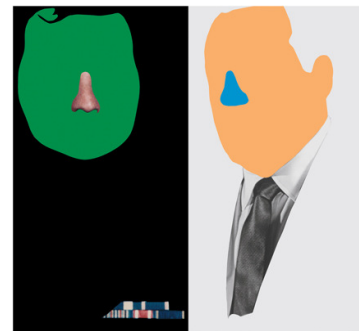

$ 15,000

NOSES & EARS, ETC.: THE GEMINI SERIES:
TWO FACES, ONE WITH NOSE AND MILITARY
RIBBONS; ONE WITH (BLUE) NOSE AND TIE 2006
3-layer, 14 color screenprint construction (mounted to
Sintra and hand cut), framed
34 3/4 x 36 3/4 x 3" (88.3 x 93.3 x 7.6 cm)
Edition of 45
JBA06-5310