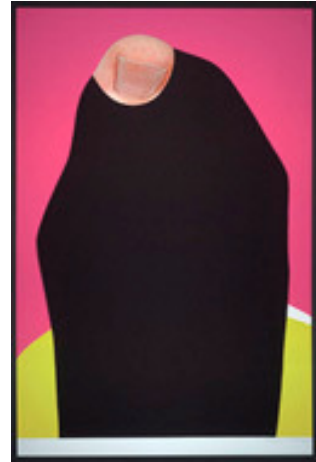

JOHN BALDESSARI
FOOT AND STOCKING (WITH BIG TOE EXPOSED), 2010

FOOT AND STOCKING (WITH BIG TOE EXPOSED): BRIENNE
8-color screenprint with fabric and paper collage
50 x 33" (127 x 83.8 cm)
Edition of 45
JBA10-5329

\$ 8,000
frame: 725

FOOT AND STOCKING (WITH BIG TOE EXPOSED): FRAN
8-color screenprint with fabric and paper collage
50 x 33" (127 x 83.8 cm)
Edition of 45
JBA10-5330

\$ 8,000
frame: 725

FOOT AND STOCKING (WITH BIG TOE EXPOSED): IO
8-color screenprint with fabric and paper collage
50 x 33" (127 x 83.8 cm)
Edition of 45
JBA10-5331

\$ 8,000
frame: 725

JOHN BALDESSARI
FOOT AND STOCKING (WITH BIG TOE EXPOSED), 2010

FOOT AND STOCKING (WITH BIG TOE EXPOSED): KIM
8-color screenprint with fabric and paper collage
50 x 33" (127 x 83.8 cm)
Edition of 45
JBA10-5332

\$ 8,000
frame: 725

FOOT AND STOCKING (WITH BIG TOE EXPOSED): PHIL
8-color screenprint with fabric and paper collage
50 x 33" (127 x 83.8 cm)
Edition of 45
JBA10-5333

\$ 8,000
frame: 725

FOOT AND STOCKING (WITH BIG TOE EXPOSED): SHELLY
8-color screenprint with fabric and paper collage
50 x 33" (127 x 83.8 cm)
Edition of 45
JBA10-5334