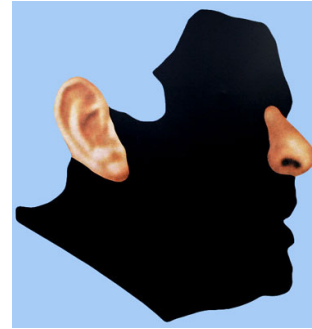

JOHN BALDESSARI
ADDITIONAL WORKS

NOSES & EARS, ETC.: THE GEMINI SERIES:
PROFILE WITH EAR AND NOSE (COLOR) 2006
2-layer, 7-color screenprint construction
(mounted to Sintra and hand cut), framed
34 1/4 x 32 x 3" (87.0 x 81.3 x 7.6 cm)
Edition of 45
JBA06-5308