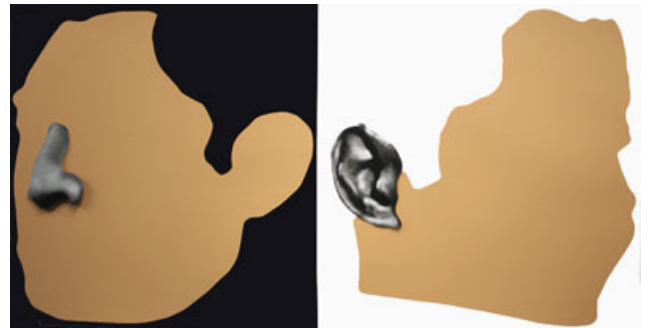

JOHN BALDESSARI
ADDITIONAL WORKS

GOD NOSE 2007
Hand-painted cast aluminum
36 x 37 x 6" (91.4 x 94 x 15.2 cm)
Edition of 25
JBA07-2219

$ 35,000

**NOSES & EARS, ETC.: THE GEMINI SERIES:
TWO PROFILES, ONE WITH NOSE AND TURBAN
(B&W); ONE WITH EAR (COLOR) AND HAT 2006**
2-layer, 12-color screenprint construction (mounted to
Sintra and hand cut), framed
34 1/4 x 56 3/4 x 3" (87.0 x 144.1 x 7.6 cm)
Edition of 45
JBA06-5306

$ 15,000

**NOSES & EARS, ETC.: THE GEMINI SERIES:
TWO PROFILES, ONE WITH NOSE (B&W);
ONE WITH EAR (B&W) 2006**
2-layer, 7-color screenprint construction (mounted to
Sintra and hand cut), framed
34 7/8 x 62 3/8 x 3" (88.6 x 158.4 x 7.6 cm)
Edition of 45
JBA06-5307

$ 15,000