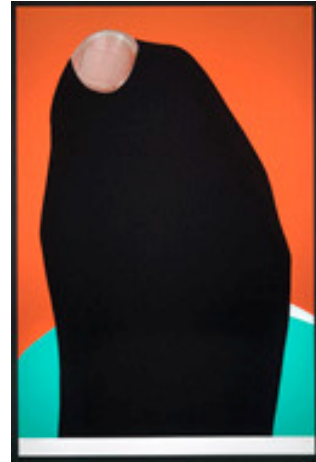

JOHN BALDESSARI
FOOT AND STOCKING (WITH BIG TOE EXPOSED), 2010

FOOT AND STOCKING (WITH BIG TOE EXPOSED): BRIENNE
8-color screenprint with fabric and paper collage
50 x 33" (127 x 83.8 cm)
Edition of 45
JBA10-5329

\$ 8,000
frame: 725

FOOT AND STOCKING (WITH BIG TOE EXPOSED): FRAN
8-color screenprint with fabric and paper collage
50 x 33" (127 x 83.8 cm)
Edition of 45
JBA10-5330

\$ 8,000
frame: 725

FOOT AND STOCKING (WITH BIG TOE EXPOSED): IO
8-color screenprint with fabric and paper collage
50 x 33" (127 x 83.8 cm)
Edition of 45
JBA10-5331

\$ 8,000
frame: 725

JOHN BALDESSARI
FOOT AND STOCKING (WITH BIG TOE EXPOSED), 2010

FOOT AND STOCKING (WITH BIG TOE EXPOSED): KIM
8-color screenprint with fabric and paper collage
50 x 33" (127 x 83.8 cm)
Edition of 45
JBA10-5332

\$ 8,000
frame: 725

FOOT AND STOCKING (WITH BIG TOE EXPOSED): PHIL
8-color screenprint with fabric and paper collage
50 x 33" (127 x 83.8 cm)
Edition of 45
JBA10-5333

\$ 8,000
frame: 725

FOOT AND STOCKING (WITH BIG TOE EXPOSED): SHELLY
8-color screenprint with fabric and paper collage
50 x 33" (127 x 83.8 cm)
Edition of 45
JBA10-5334