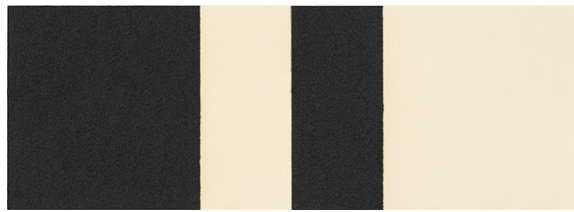

GEMINI G.E.L. ^{AT} JONI MOISANT WEYL

RICHARD SERRA: HORIZONTAL REVERSALS

A SERIES OF TEN PAINTSTIK EDITIONS

15 x 42" (38.1 x 106.7 cm) each; Editions of 50

$ 12,000 each, frames $ 1,350 each

MARCH 23 – MAY 20, 2017

I