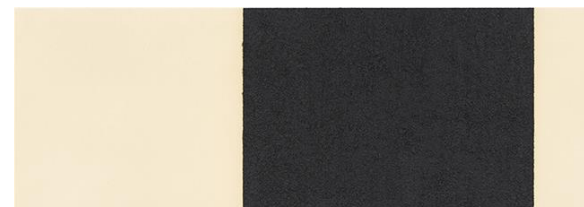

GEMINI G.E.L. ^{AT} JONI MOISANT WEYL

RICHARD SERRA: HORIZONTAL REVERSALS

A SERIES OF TEN PAINTSTIK EDITIONS

15 x 42" (38.1 x 106.7 cm) each; Editions of 50

$ 12,000 each, frames $ 1,350 each

MARCH 23 – MAY 20, 2017

I

II

III

IV

V

VI

VII

VIII

IX

X