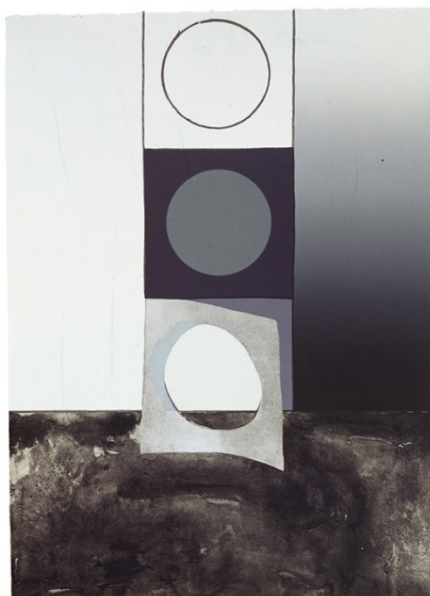

GEMINI G.E.L. ^{AT} JONI MOISANT WEYL

JASPER JOHNS
FRAGMENTS-ACCORDING TO WHAT SERIES 1971
Complete set of 6 lithographs
Price on request

BENT "U" (JJ71-382)
25 x 20" (63.5 x 50.8 cm)
Edition of 69, #26

BENT STENCIL (JJ71-379)
27 1/2 x 20" (69.9 x 50.8 cm)
Edition of 79 #26

LEG AND CHAIR (JJ71-377)
35 x 30" (88.9 x 76.2 cm)
Edition of 68, #26

GEMINI G.E.L. ^{AT} JONI MOISANT WEYL

JASPER JOHNS
FRAGMENTS-ACCORDING TO WHAT SERIES 1971
Complete set of 6 lithographs
Price on request

HINGED CANVAS (JJ71-378)
36 x 30" (91.4 x 76.2 cm)
Edition of 69, #26

BENT STENCIL (JJ71-379)
27 1/2 x 20" (69.9 x 50.8 cm)
Edition of 79 #26

BENT "BLUE" (JJ71-376)
25 1/2 x 28 3/4" (64.8 x 73 cm)
Edition of 66, #26