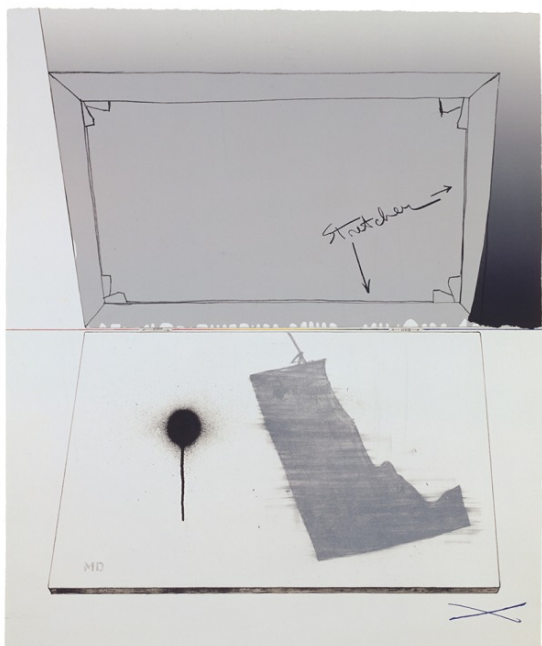

BENT STENCIL (JJ71-379)
27 1/2 x 20" (69.9 x 50.8 cm)
Edition of 79 #26

LEG AND CHAIR (JJ71-377)
35 x 30" (88.9 x 76.2 cm)
Edition of 68, #26

GEMINI G.E.L. ^{AT} JONI MOISANT WEYL

JASPER JOHNS
FRAGMENTS-ACCORDING TO WHAT SERIES 1971
Complete set of 6 lithographs
Price on request

HINGED CANVAS (JJ71-378)
36 x 30" (91.4 x 76.2 cm)
Edition of 69, #26

BENT STENCIL (JJ71-379)
27 1/2 x 20" (69.9 x 50.8 cm)
Edition of 79 #26

BENT "BLUE" (JJ71-376)
25 1/2 x 28 3/4" (64.8 x 73 cm)
Edition of 66, #26