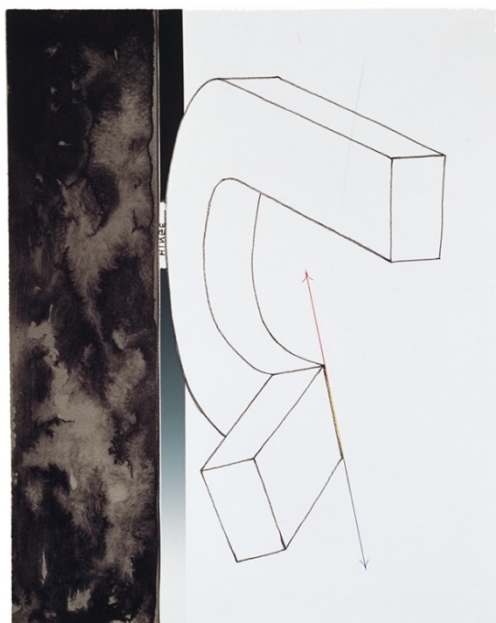

GEMINI G.E.L. ^{AT} JONI MOISANT WEYL

JASPER JOHNS
FRAGMENTS-ACCORDING TO WHAT SERIES 1971
Complete set of 6 lithographs
Price on request

BENT "U" (JJ71-382)
25 x 20" (63.5 x 50.8 cm)
Edition of 69, #26

BENT STENCIL (JJ71-379)
27 1/2 x 20" (69.9 x 50.8 cm)
Edition of 79 #26

LEG AND CHAIR (JJ71-377)
35 x 30" (88.9 x 76.2 cm)
Edition of 68, #26

GEMINI G.E.L. ^{AT} JONI MOISANT WEYL

JASPER JOHNS
FRAGMENTS-ACCORDING TO WHAT SERIES 1971
Complete set of 6 lithographs
Price on request

HINGED CANVAS (JJ71-378)
36 x 30" (91.4 x 76.2 cm)
Edition of 69, #26

BENT STENCIL (JJ71-379)
27 1/2 x 20" (69.9 x 50.8 cm)
Edition of 79 #26

BENT "BLUE" (JJ71-376)
25 1/2 x 28 3/4" (64.8 x 73 cm)
Edition of 66, #26