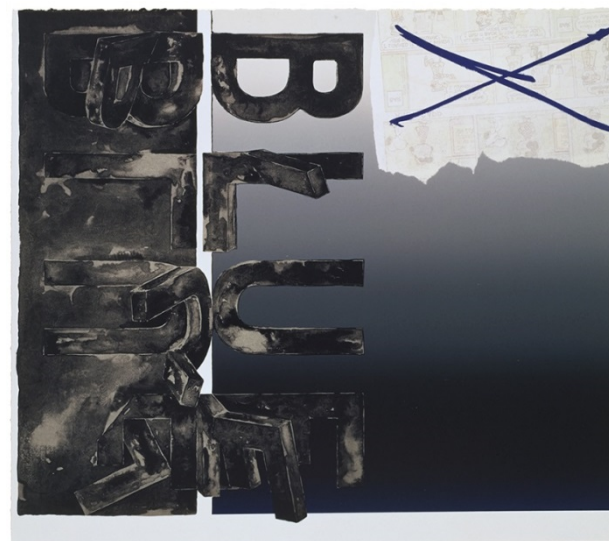

GEMINI G.E.L. ^{AT} JONI MOISANT WEYL

JASPER JOHNS
FRAGMENTS-ACCORDING TO WHAT SERIES 1971
Complete set of 6 lithographs
Price on request

BENT "U" (JJ71-382)
25 x 20" (63.5 x 50.8 cm)
Edition of 69, #26

BENT STENCIL (JJ71-379)
27 1/2 x 20" (69.9 x 50.8 cm)
Edition of 79 #26

LEG AND CHAIR (JJ71-377)
35 x 30" (88.9 x 76.2 cm)
Edition of 68, #26

GEMINI G.E.L. ^{AT} JONI MOISANT WEYL

JASPER JOHNS
FRAGMENTS-ACCORDING TO WHAT SERIES 1971
Complete set of 6 lithographs
Price on request

HINGED CANVAS (JJ71-378)
36 x 30" (91.4 x 76.2 cm)
Edition of 69, #26

BENT STENCIL (JJ71-379)
27 1/2 x 20" (69.9 x 50.8 cm)
Edition of 79 #26

BENT "BLUE" (JJ71-376)
25 1/2 x 28 3/4" (64.8 x 73 cm)
Edition of 66, #26