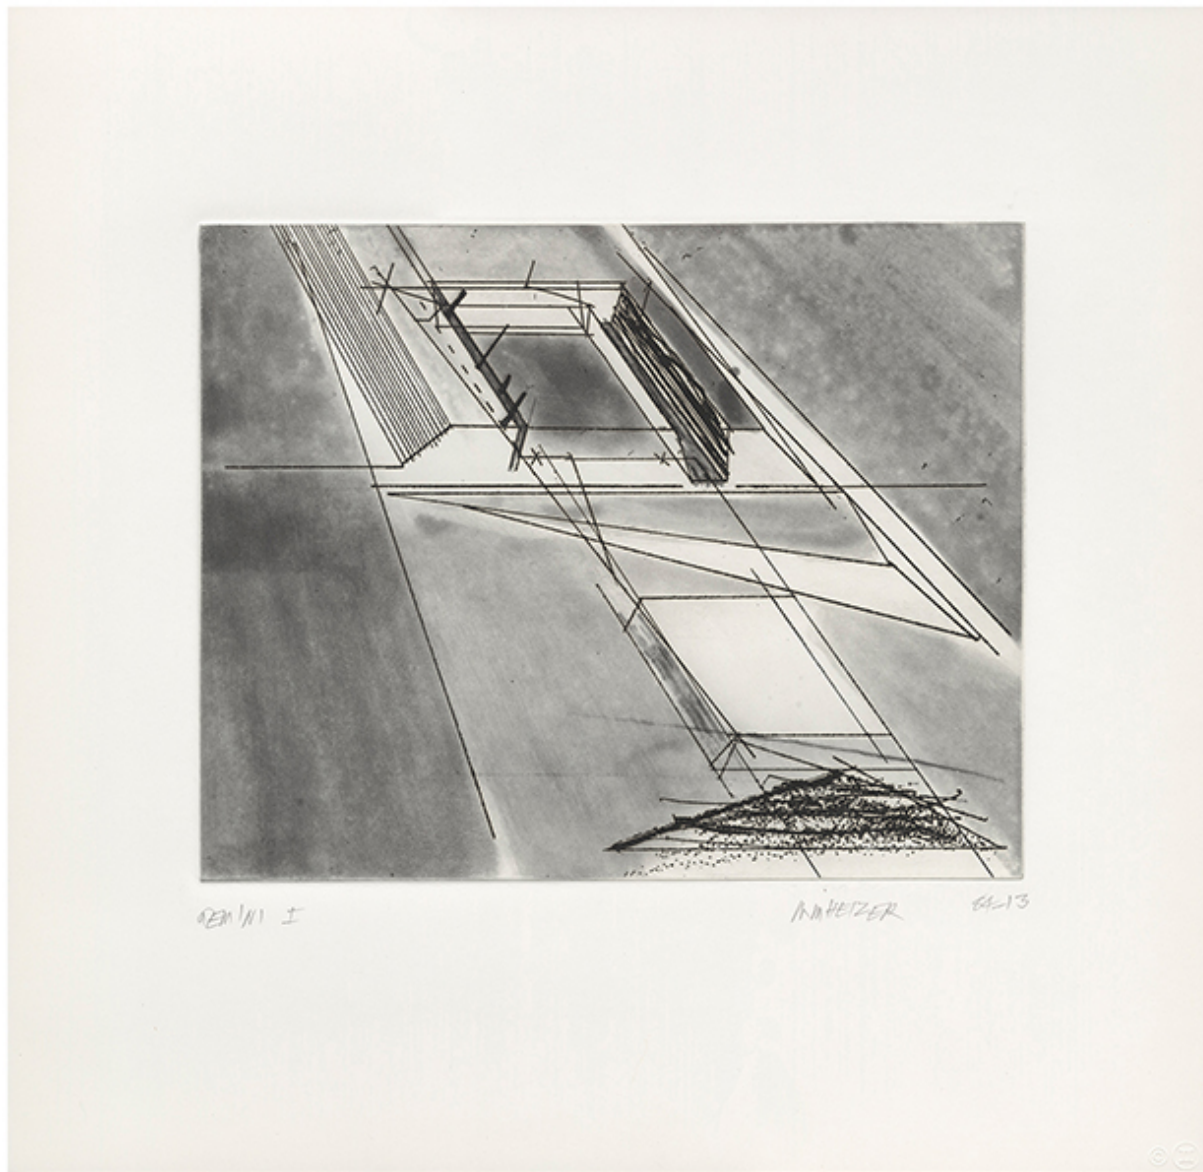

GEMINI G.E.L. ^{AI} JONI MOISANT WEYL

Michael Heizer

Vertical Cliff Displacement 2013

1-color etching with spit-bite

15 3/4 x 16" (40 x 40.6 cm)

Edition of 31

MH80-3037