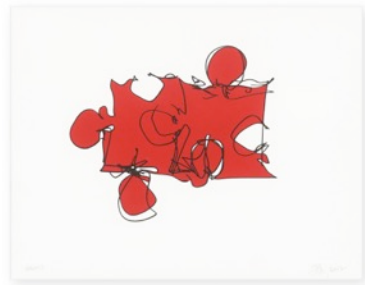

Frank Gehry
Puzzled #4 (State B), 2013
2 color lithograph
14" x 18" (35.6 x 45.7 cm)
Edition of 28, #16
FG08-1586B

$1,500 frame: $260