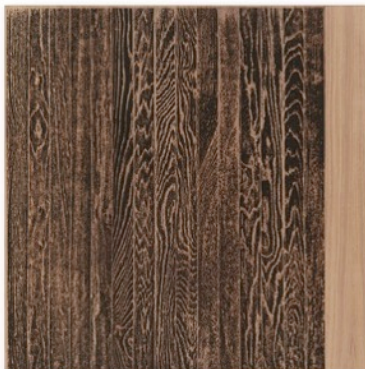

Analia Saban
Wooden Floor on Wood (Vertical), 2017
Photoetching on wood
26 $\frac{3}{4}$ " x 26 $\frac{3}{4}$ " x $\frac{3}{4}$ " inches (67.9 x 67.9 x 1.9 cm)
(projected) Edition of 38, Gemini I
AS17-3561
$4,200, framed