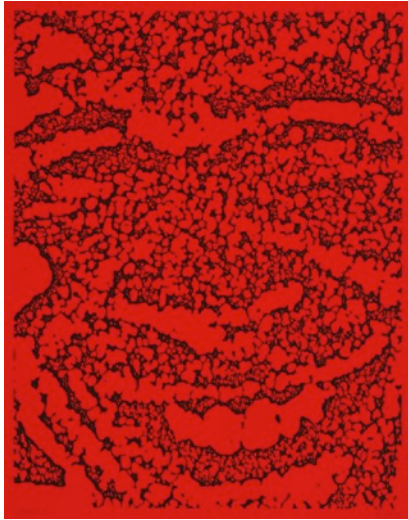

\$62,000* framed

* limited availability

prices and availability are subject to change without notice

GEMINI G.E.L. AT JONI MOISANT WEYL

ART | BASEL | MIAMI BEACH | December 7-10, 2017

Booth E15 Booth phone: +1.786.276.4855 Cell: 323.791.2525 gemini@joniweyl.com