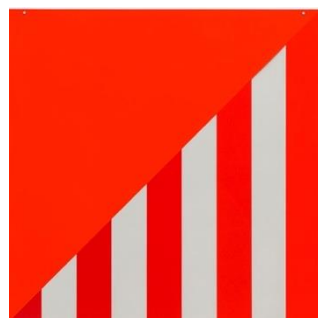

On Transparency: Situated Mylars VI
DB17-5436 (D+D+D+D+D+D+W)
Edition of 2, #1