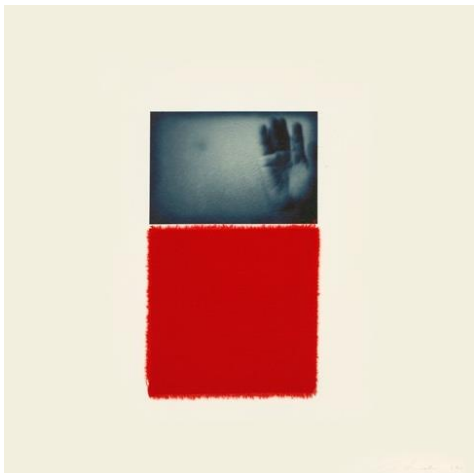

GEMINI G.E.L. AT JONI MOISANT WEYL

ART | BASEL | MIAMI BEACH | December 5-8, 2019

Booth B8 | Booth phone: +1.786.276.4855 | Cell: 323.791.2525 gemini@joniweyl.com

Ann Hamilton
blue victory, 2012
Inkjet print with fabric collage
Unframed dimensions: 14" x 14"
(35.56 x 35.56 cm)
Edition of 150, #126
AH12-2231