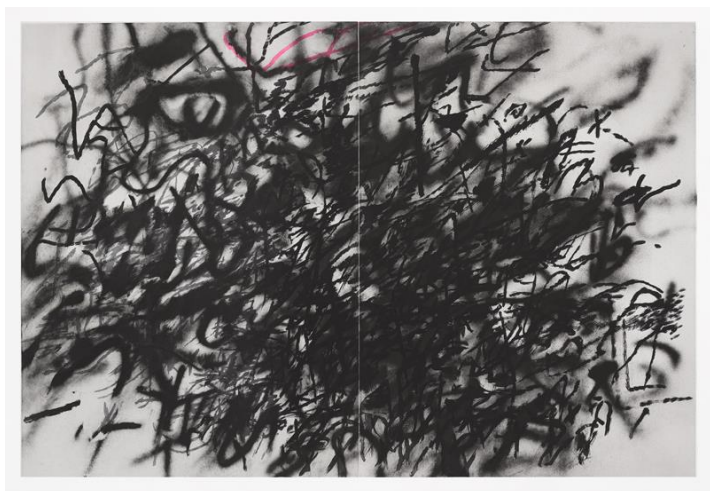

GEMINI G.E.L. AT JONI MOISANT WEYL

ART | BASEL | MIAMI BEACH | December 5-8, 2019

Booth B8 | Booth phone: +1.786.276.4855 | Cell: 323.791.2525 gemini@joniweyl.com

Julie Mehretu
Six Bardos: Last Breath, 2018
4 color aquatint
Unframed dimensions: 50 ½" x 73 ¼"
(128.27 x 186.06 cm)
Edition of 45, #34*
JM17-3565