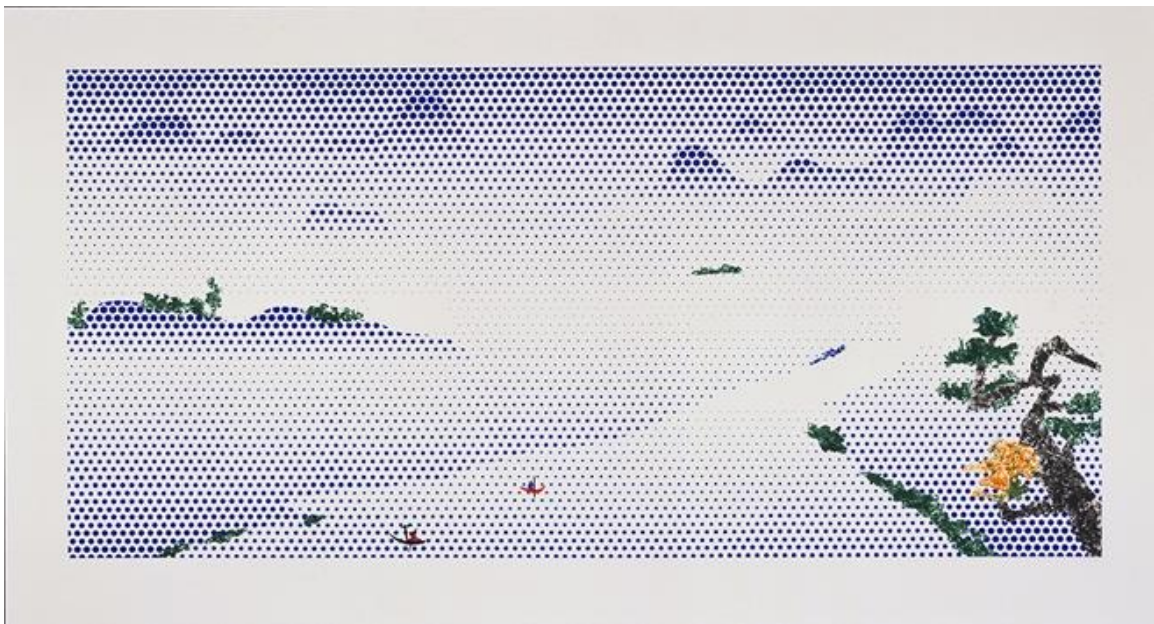

Booth B8 | Booth phone: +1.786.276.4855 | Cell: 323.791.2525 gemini@joniweyl.com

Roy Lichtenstein
Landscape with Boats, 1996
12 color lithograph and screenprint
Unframed dimensions: 35 3/8" x 65"
(89.9 x 165.1 cm)
Edition of 60, #50*
RL95-5224