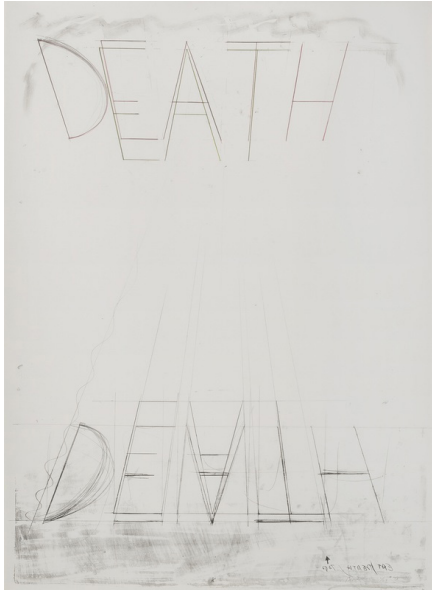

Gemini G.E.L. at Joni Moisant Weyl
ART | BASEL | June 15 - 18 2023
Hall 2.0, Booth E8

Bruce Nauman
Eat Death, 1973
3 color lithograph
42 1/2" x 31 1/8" (107.9 x 79.1 cm)
Edition of 68
BN72-489
$25,000