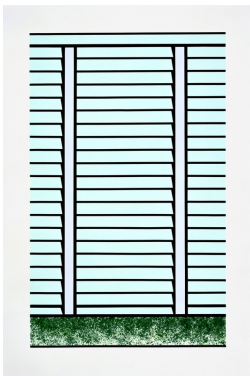

Roy Lichtenstein
Venetian School I, 1996
5 color/7 run lithograph/screenprint
47 3/8" x 31 7/8" (120.33 x 80.96 cm)
Edition of 50, #43
RL95-5219