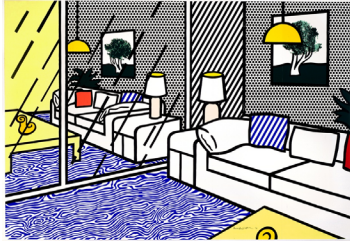

Gemini G.E.L. at Joni Moisant Weyl
Art Basel | Miami Beach | Dec 8 - 10, 2023
Booth D40 | Cell: 323.791.2525 gemini@joniweyl.com

Roy Lichtenstein
Wallpaper with Blue Floor Interior, 1992
5 panel/9 color screenprint/36 printings
102" x 152 1/2" (259.08 x 387.35 cm)
Edition of 300, #273
RL90-5196