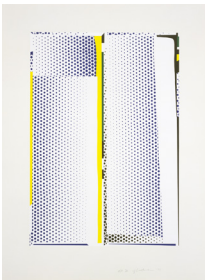

Roy Lichtenstein
Mirror #9, 1972
5 color lithograph/screenprint
39" x 29 1/4" (99.1 x 74.3 cm)
Edition of 80, #73
RL72-437