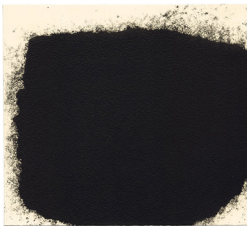

Richard Serra
Notebook Drawing VI, 2023
1 color etching
24 1/2" x 27 1/2" (62.2 x 69.9 cm)
Edition of 40 (projected)
RS22-3606