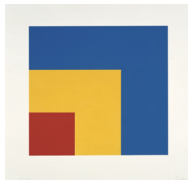

Ellsworth Kelly
Red Yellow Blue, 1999
3 color lithograph
7 1/2" x 7 1/2" (19.05 x 19.05 cm)
Edition of 128, AP30
EK99-1447