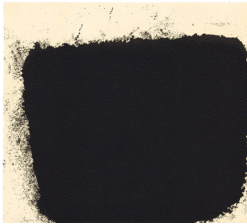

Richard Serra
Notebook Drawing III, 2023
1 color etching
24 1/2" x 27 1/2" (62.2 x 69.9 cm)
Edition of 40 (projected)
RS22-3603