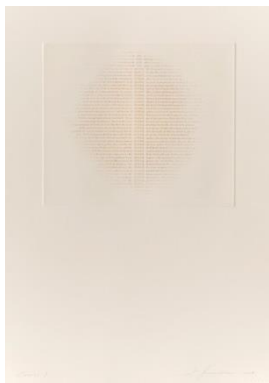

GEMINI G.E.L. ^{AT} JONI MOISANT WEYL

ANN HAMILTON AT GEMINI G.E.L.

October 5 – December 23, 2017

THE ANIMAL HAND 2017
Blind embossment with hand-applied ink
16 3/8 x 11 1/2" (41.6 x 29.2 cm)
Edition of 35, #17
AH17-3558

THE EQUAL AND INALIENABLE RIGHTS OF ALL 2017
Blind embossment with hand-applied ink
34 1/4 x 31" (87 x 78.7 cm)
Edition of 35, #17
AH17-3557

RIGHTS 2017
Blind embossment with hand-applied ink
79 1/2 x 21 1/2" (201.93 x 54.61 cm)
Edition of 22, #9
AH15-3555