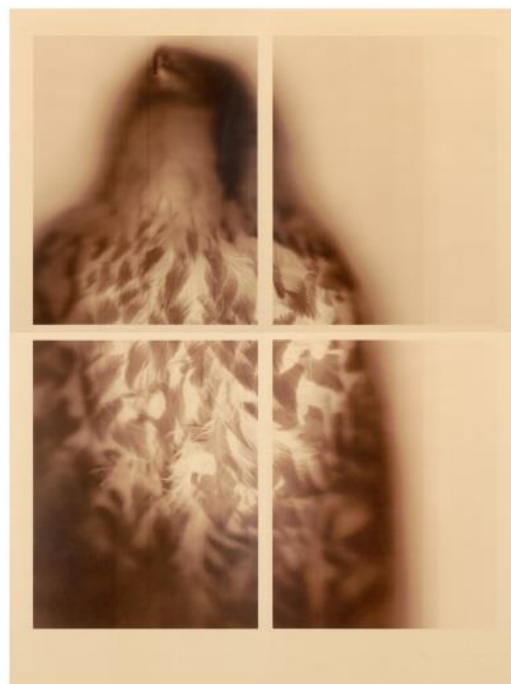

KAKAPO GROUND PARROT 2017
9-color screenprint
35 1/2 x 25" (90.1 x 63.5 cm)
Edition of 25, #20
AH15-5391

KAKAPO GROUND PARROT (SEPIA) 2017
9-color screenprint
35 1/2 x 25" (90.1 x 63.5 cm)
Edition of 25, #20
AH15-5391A

PEREGRINE FALCON (SEPIA) 2017
Four panel, 11-color screenprint
63 3/4 x 48" (161.9 x 121.9 cm)
Edition of 12, #10
AH15-5392A