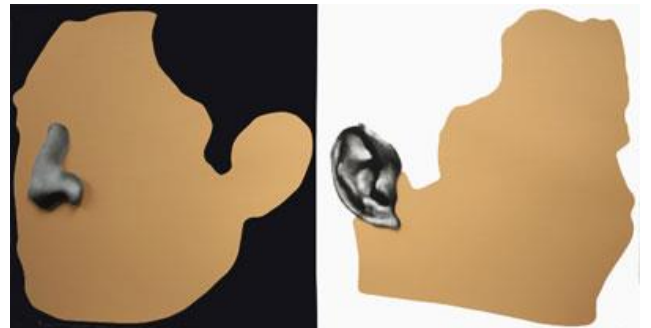

**NOSES & EARS, ETC.: THE GEMINI SERIES:
TWO PROFILES, ONE WITH NOSE (B&W);
ONE WITH EAR (B&W) 2006**
2-layer, 7-color screenprint construction
(mounted to Sintra and hand cut), framed
34 7/8 x 62 3/8 x 3" (88.6 x 158.4 x 7.6 cm)
Edition of 45
JBA06-5307