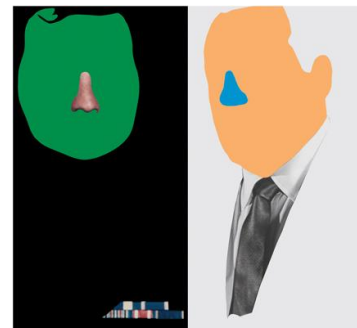

NOSES & EARS, ETC.: THE GEMINI SERIES:
TWO FACES, ONE WITH NOSE AND MILITARY
RIBBONS; ONE WITH (BLUE) NOSE AND TIE 2006
3-layer, 14 color screenprint construction
(mounted to Sintra and hand cut), framed
34 3/4 x 36 3/4 x 3" (88.3 x 93.3 x 7.6 cm)
Edition of 45
JBA06-5310