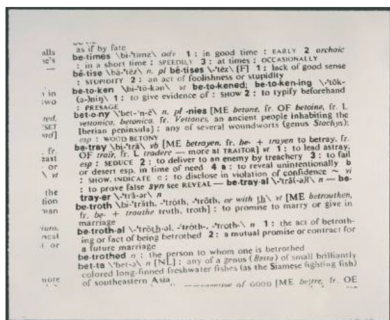

GEMINI G.E.L. ^{AI} JONI MOISANT WEYL

Sophie Calle: *The Address Book*

Also on view: Robert Gober: *Selected Prints*

October 8 – November 7, 2009

ROBERT GOBER - continued

UNTITLED 2000
1-color lithograph
38 x 46 1/2" Edition of 50, #36 (framed)
ROGO00-1453