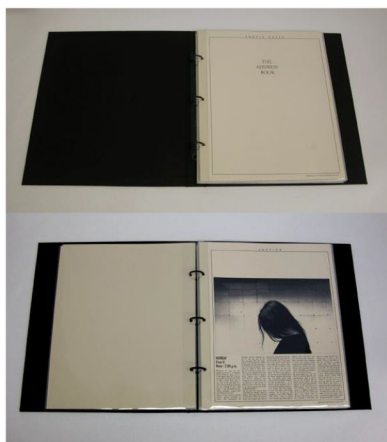

GEMINI G.E.L. ^{AT} JONI MOISANT WEYL

Sophie Calle: *The Address Book*

Also on view: Robert Gober: *Selected Prints*

October 8 – November 7, 2009

SOPHIE CALLE

THE ADDRESS BOOK 2009
Portfolio of 28 prints in screenprinted
binder, with 3 related prints
15 1/4 x 12 5/8" Edition of 45
SC09-2220

ROBERT GOBER

UNTITLED 2002
4-color lithograph
51 x 36" Edition of 65
ROGO01-1485

GEMINI G.E.L. ^{AI} JONI MOISANT WEYL

Sophie Calle: *The Address Book*

Also on view: Robert Gober: *Selected Prints*

October 8 – November 7, 2009