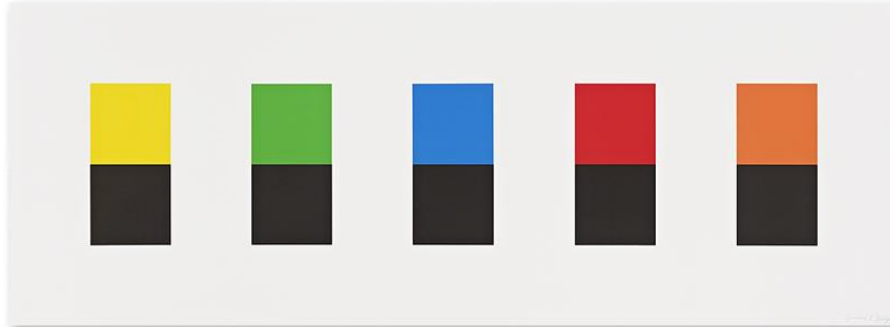

GEMINI G.E.L. ^{AI} JONI MOISANT WEYL

EK@90

Celebrating Ellsworth Kelly's 90th Birthday
May 2 – June 15, 2013

Color Over Black, 2012
6-color lithograph
28 x 77" (71.1 x 195.6 cm)
Edition of 35, #30
EK12-1607

Two Blacks and White, 2000
1-color lithograph
30 x 30" (76.2 x 76.2 cm)
Edition of 46, #16
EK00-1455

Blue with Black I, 1974
2-color lithograph
47 1/2 x 37 5/16" (120.7 x 94.8 cm)
Edition of 50, #2
EK72-453