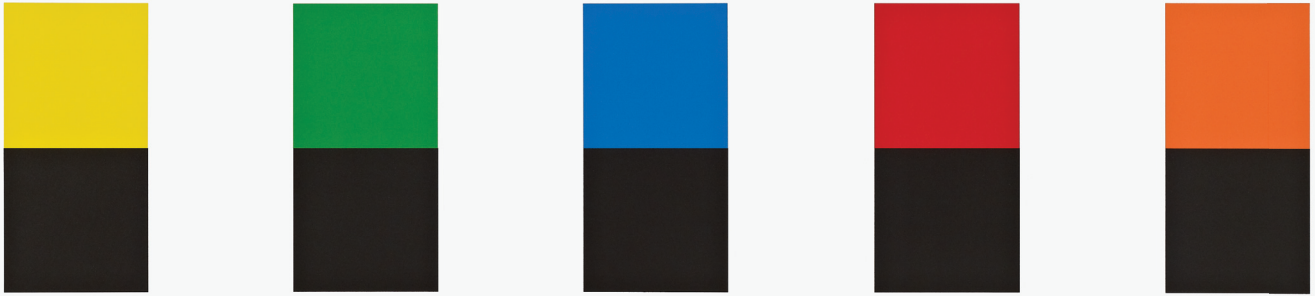

ELLSWORTH KELLY

GEMINI G.E.L. ^{AI} JONI MOISANT WEYL

ELLSWORTH KELLY

SPECTRAL COLORS

Seven new color lithographs

OCTOBER 26 — DECEMBER 8, 2012

RECEPTION OCTOBER 26

6–8 PM