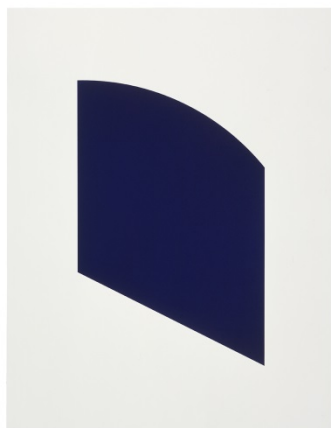

GEMINI G.E.L. ^{AT} JONI MOISANT WEYL

In the Project Space:

ELLSWORTH KELLY

Red Curve, 2006
1-color lithograph
12 x 6 3/4" (30.5 x 17.1 cm)
Edition of 100, SP 14
EK05-1533

Small Blue Curve, 2012
1-color lithograph
17 7/16 x 12 1/2" (44.3 x 31.8 cm)
Edition of 100, #89
EK12-1615

Blue Gray Green Red, 2008
4-color lithograph
12 x 14" (30.5 x 35.6 cm)
Edition of 150, SP 11
EK08-1578

GEMINI G.E.L. ^{AT} JONI MOISANT WEYL

In the Project Space:

ELLSWORTH KELLY

Dark Purple, 2003
1-color lithograph
29 x 23 3/8" (73.6 x 59.4 cm)
Edition of 35, #4
EK03-1505

Blue Curve / Red Curve, 2014
2-color lithograph
30 x 47 3/8" (76.2 x 120.3 cm)
Edition of 50, #24
EK14-1628

Untitled (Gray), 1988
2-color lithograph
42 3/8 x 46 1/8" (107.6 x 117.2 cm)
Edition of 18, AP 6
EK87-1173