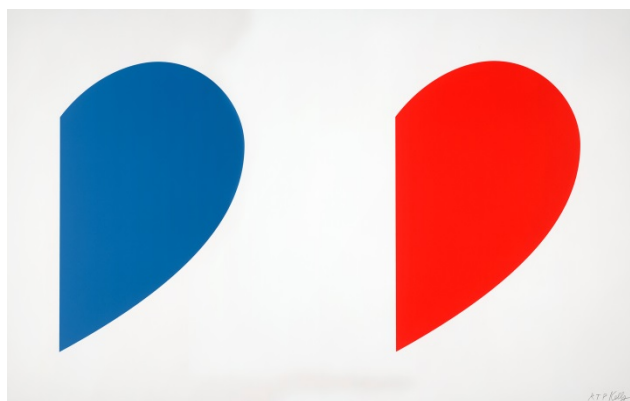

Blue Gray Green Red, 2008
4-color lithograph
12 x 14" (30.5 x 35.6 cm)
Edition of 150, SP 11
EK08-1578

GEMINI G.E.L. ^{AT} JONI MOISANT WEYL

In the Project Space:

ELLSWORTH KELLY

Dark Purple, 2003
1-color lithograph
29 x 23 3/8" (73.6 x 59.4 cm)
Edition of 35, #4
EK03-1505

Blue Curve / Red Curve, 2014
2-color lithograph
30 x 47 3/8" (76.2 x 120.3 cm)
Edition of 50, #24
EK14-1628

Untitled (Gray), 1988
2-color lithograph
42 3/8 x 46 1/8" (107.6 x 117.2 cm)
Edition of 18, AP 6
EK87-1173