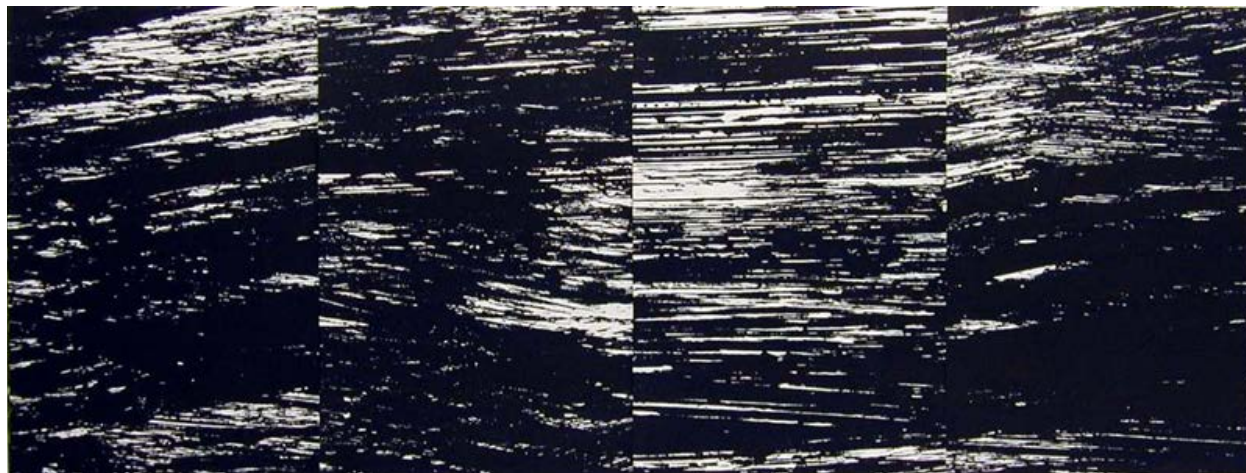

GEMINI G.E.L. ^{AT} JONI MOISANT WEYL

ELLSWORTH KELLY
THE RIVERS
DECEMBER 8 – JANUARY 28, 2017

THE RIVER 2003
12-color lithograph, mounted on aluminum
40 x 109" (101.6 x 276.9 cm)
Edition of 12
EK02-1486