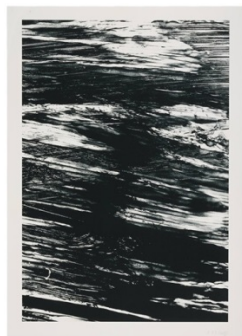

THE HUDSON 2005
1-color lithograph
45 1/4 x 32" (114.9 x 81.3 cm)
Edition of 25, #11
EK02-1486G