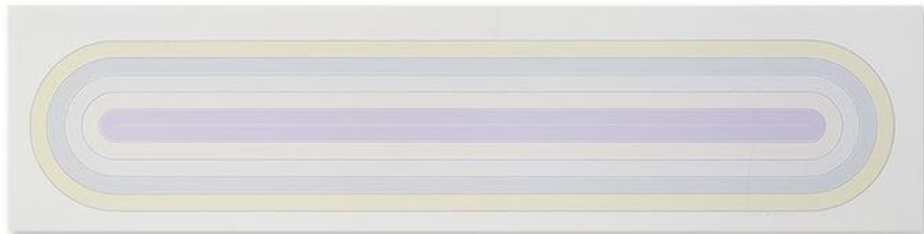

GEMINI G.E.L. ^{AT} JONI MOISANT WEYL

FRANK STELLA at GEMINI G.E.L.
THROUGH FEBRUARY 2016

DEL MAR 1972
7-color screenprint
20 1/4 x 80 1/8" (51.4 x 203.5 cm)
Edition of 75, #15
FS72-5016