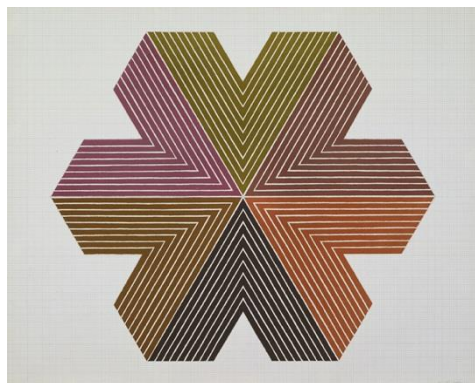

STAR OF PERSIA I 1967
7-color lithograph
26 x 31" (66 x 78.7 cm)
Edition of 92
FS67-110