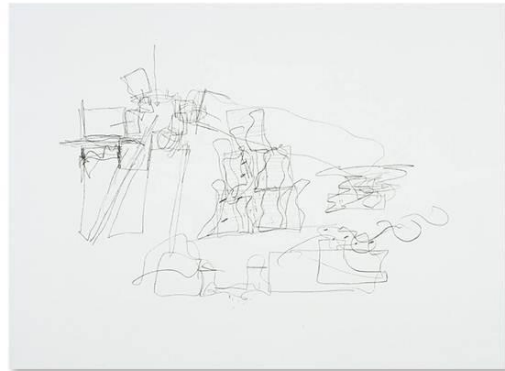

ABU DHABI 2007

1-color lithograph
20 x 27" (50.8 x 68.6 cm)
Edition of 35, #15
FG07-1546