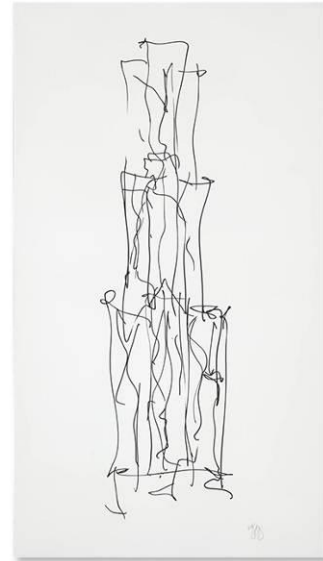

GEMINI G.E.L. AT JONI MOISANT WEYL

FRANK GEHRY ^{AT} GEMINI
New Sculpture & Prints, with a Survey of Past Projects

February 5 – April 13, 2013

BEEKMAN STREET HOUSING 2009
1-color lithograph
32 x 18" (81.3 x 45.7 cm)
Edition of 35
FG08-1594