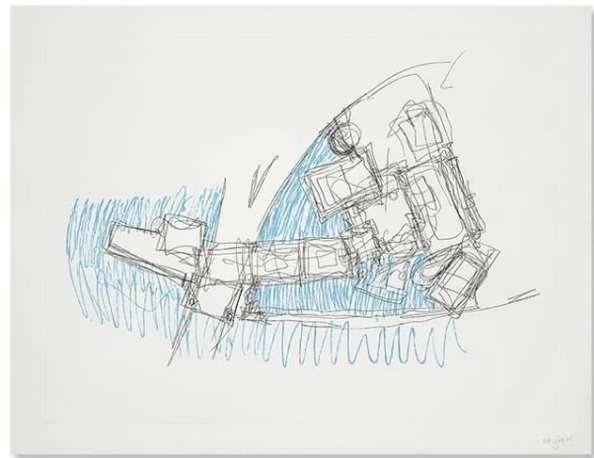

GUGGENHEIM MUSEUM BILBAO 2009
2-color etching
27 1/2 x 35 1/2" (27.5 x 90.2 cm)
Edition of 35, #21
FG06-3426