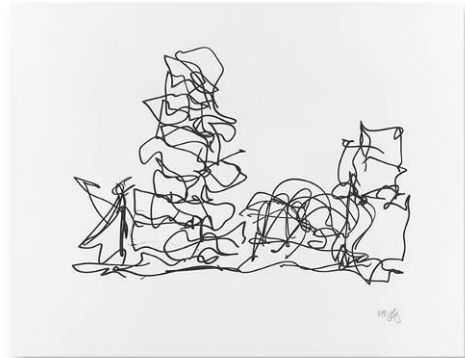

BROOKLYN ATLANTIC YARDS MASTERPLAN 2009
1-color lithograph
14 x 18" (35.6 x 45.7 cm)
Edition of 35, #21
FG08-1591