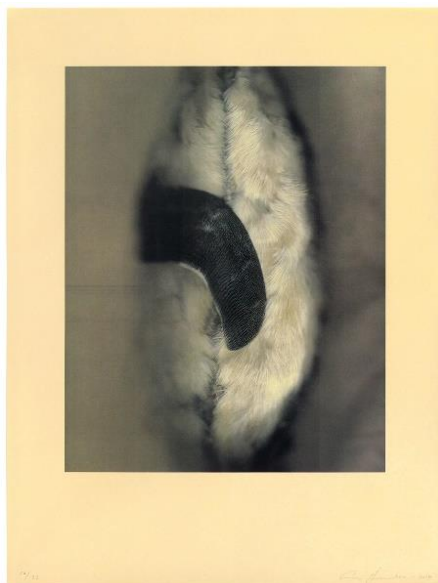

GEMINI G.E.L. ^{AT} JONI MOISANT WEYL

ANN HAMILTON
five new lithographs

Jackass Penguin 2021
11-color lithograph
30 x 22 1/2" (76.2 x 57.2 cm)
Edition of 30, #17
AH15-1639

\$ 2,200
frame 600

Assam Macaque 2021
5-color lithograph
22 1/2 x 14" (57.2 x 35.6 cm)
Edition of 34, #16
AH15-1641

\$ 1,000
frame 480

GEMINI G.E.L. ^{AT} JONI MOISANT WEYL

Little Spotted Kiwi 2021
4-color lithograph
30 x 22 1/2" (76.2 x 57.2 cm)
Edition of 30, #17
AH15-1638

\$ 2,200
frame 600

Green-barred Woodpecker 2021
5-color lithograph, two panels
overall 36 x 42 5/8" (91.4 x 108.3 cm)
Edition of 30, #16
AH15-1637

\$ 4,800
frame 800

Long-tailed Koel 2021
7-color lithograph
30 x 22 1/2" (76.2 x 57.2 cm)
Edition of 30, #17
AH15-1640

\$ 2,200
frame 600