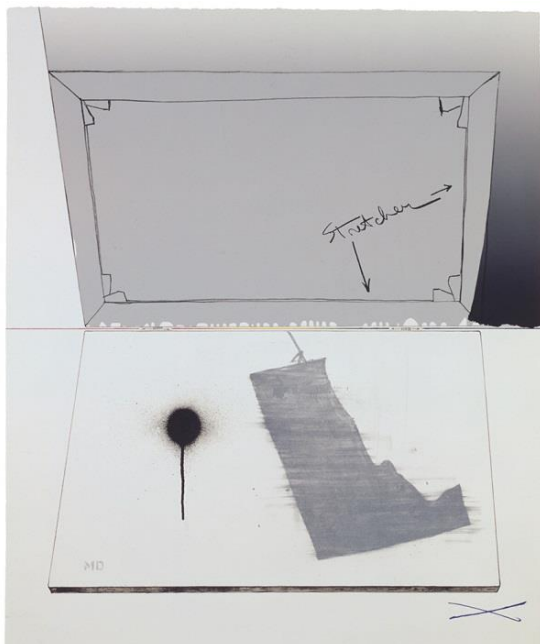

GEMINI G.E.L. ^{AT} JONI MOISANT WEYL

JASPER JOHNS
FRAGMENTS-ACCORDING TO WHAT SERIES 1971
Complete set of 6 lithographs

BENT "U" (JJ71-382)
25 x 20" (63.5 x 50.8 cm)
Edition of 69, #26

BENT STENCIL (JJ71-379)
27 1/2 x 20" (69.9 x 50.8 cm)
Edition of 79 #26

LEG AND CHAIR (JJ71-377)
35 x 30" (88.9 x 76.2 cm)
Edition of 68, #26

GEMINI G.E.L. ^{AT} JONI MOISANT WEYL

JASPER JOHNS
FRAGMENTS-ACCORDING TO WHAT SERIES 1971
Complete set of 6 lithographs

HINGED CANVAS (JJ71-378)
36 x 30" (91.4 x 76.2 cm)
Edition of 69, #26

BENT STENCIL (JJ71-379)
27 1/2 x 20" (69.9 x 50.8 cm)
Edition of 79 #26

BENT "BLUE" (JJ71-376)
25 1/2 x 28 3/4" (64.8 x 73 cm)
Edition of 66, #26