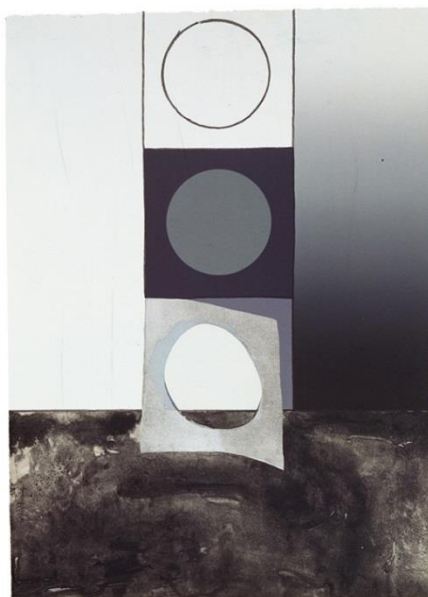

GEMINI G.E.L. ^{AT} JONI MOISANT WEYL

JASPER JOHNS
FRAGMENTS-ACCORDING TO WHAT SERIES 1971
Complete set of 6 lithographs

BENT "U" (JJ71-382)
25 x 20" (63.5 x 50.8 cm)
Edition of 69, #26

BENT STENCIL (JJ71-379)
27 1/2 x 20" (69.9 x 50.8 cm)
Edition of 79 #26

LEG AND CHAIR (JJ71-377)
35 x 30" (88.9 x 76.2 cm)
Edition of 68, #26

GEMINI G.E.L. ^{AT} JONI MOISANT WEYL

JASPER JOHNS
FRAGMENTS-ACCORDING TO WHAT SERIES 1971
Complete set of 6 lithographs

HINGED CANVAS (JJ71-378)
36 x 30" (91.4 x 76.2 cm)
Edition of 69, #26

BENT STENCIL (JJ71-379)
27 1/2 x 20" (69.9 x 50.8 cm)
Edition of 79 #26

BENT "BLUE" (JJ71-376)
25 1/2 x 28 3/4" (64.8 x 73 cm)
Edition of 66, #26