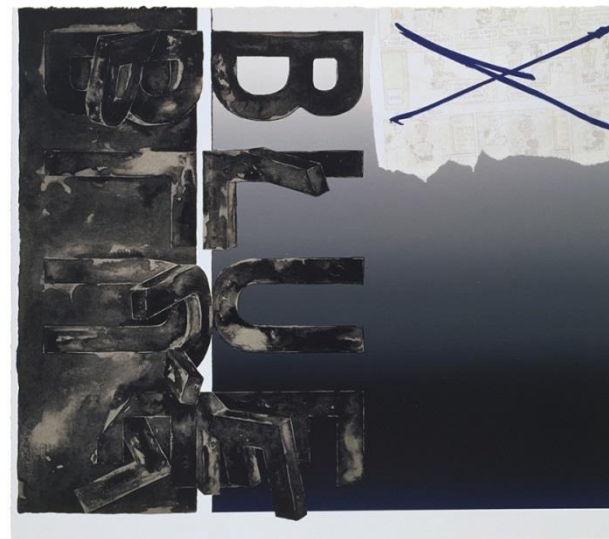

GEMINI G.E.L. ^{AT} JONI MOISANT WEYL

JASPER JOHNS
FRAGMENTS-ACCORDING TO WHAT SERIES 1971
Complete set of 6 lithographs

BENT "U" (JJ71-382)
25 x 20" (63.5 x 50.8 cm)
Edition of 69, #26

BENT STENCIL (JJ71-379)
27 1/2 x 20" (69.9 x 50.8 cm)
Edition of 79 #26

LEG AND CHAIR (JJ71-377)
35 x 30" (88.9 x 76.2 cm)
Edition of 68, #26

GEMINI G.E.L. ^{AT} JONI MOISANT WEYL

JASPER JOHNS
FRAGMENTS-ACCORDING TO WHAT SERIES 1971
Complete set of 6 lithographs

HINGED CANVAS (JJ71-378)
36 x 30" (91.4 x 76.2 cm)
Edition of 69, #26

BENT STENCIL (JJ71-379)
27 1/2 x 20" (69.9 x 50.8 cm)
Edition of 79 #26

BENT "BLUE" (JJ71-376)
25 1/2 x 28 3/4" (64.8 x 73 cm)
Edition of 66, #26