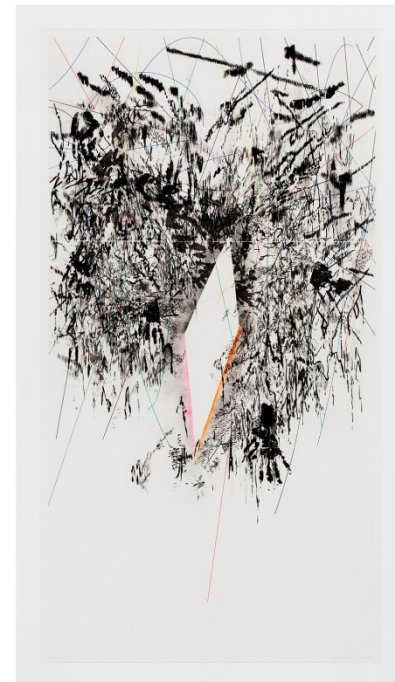

GEMINI G.E.L. <sup>AT</sup> JONI MOISANT WEYL

**JULIE MEHRETU**

FEBRUARY 12 – MARCH 28, 2015

MYRIADS, ONLY BY DARK 2014  
4-panel, multi-colored aquatint and spit bite  
each panel 81 1/4 x 45 1/4" (205.7 x 114.3 cm)  
Edition of 30, #11  
JM13-3531

GEMINI G.E.L. <sup>AT</sup> JONI MOISANT WEYL

**JULIE MEHRETU**

FEBRUARY 12 – MARCH 28, 2015

UNTITLED 1 (AMULETS) 2008  
1-color etching with chine-collé  
12 x 14" (30.5 x 35.6 cm)  
Edition of 150 plus 20 Artist's Proofs, AP11  
JM08-3441

HAKA 2012  
1-color etching with chine-collé  
12 x 14" (30.5 x 35.6 cm)  
Edition of 150, #116  
JM12-3519

UNTITLED (GREY AREA) 2010  
1-color etching with chine-collé  
12 x 14" (30.5 x 35.6 cm)  
Edition of 40 plus 11 Special Proofs, SP7  
JM08-3442