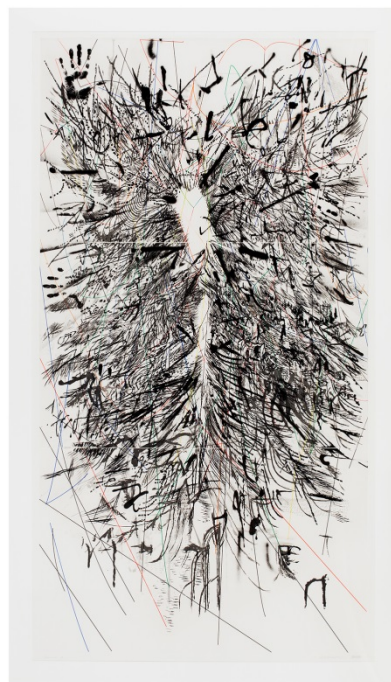

GEMINI G.E.L. <sup>AT</sup> JONI MOISANT WEYL

**JULIE MEHRETU**

FEBRUARY 12 – MARCH 28, 2015

MYRIADS, ONLY BY DARK 2014  
4-panel, multi-colored aquatint and spit bite  
each panel 81 1/4 x 45 1/4" (205.7 x 114.3 cm)  
Edition of 30, #11  
JM13-3531

GEMINI G.E.L. <sup>AT</sup> JONI MOISANT WEYL

**JULIE MEHRETU**

FEBRUARY 12 – MARCH 28, 2015

UNTITLED 1 (AMULETS) 2008  
1-color etching with chine-collé  
12 x 14" (30.5 x 35.6 cm)  
Edition of 150 plus 20 Artist's Proofs, AP11  
JM08-3441

HAKA 2012  
1-color etching with chine-collé  
12 x 14" (30.5 x 35.6 cm)  
Edition of 150, #116  
JM12-3519

UNTITLED (GREY AREA) 2010  
1-color etching with chine-collé  
12 x 14" (30.5 x 35.6 cm)  
Edition of 40 plus 11 Special Proofs, SP7  
JM08-3442