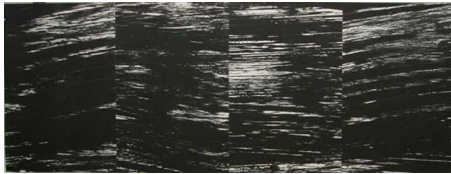

THE RIVER 2003
12-color lithograph, coated, mounted
on aluminum
40 x 109" (101.6 x 276.9 cm)
Edition of 12
EK02-1486