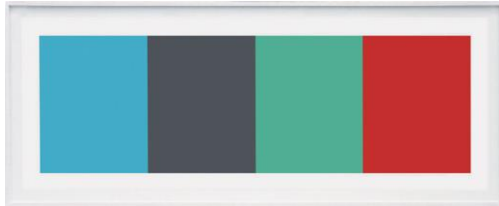

GEMINI G.E.L. ^{AT} JONI MOISANT WEYL

ELLSWORTH KELLY

February 26 – April 16, 2011

UNTITLED (RED) 2005
1-color lithograph
33 1/4 x 29 7/8" (84.5 x 75.9 cm)
Edition of 50
EK04-1525

SUNFLOWER II 2004
1-color lithograph
37 x 29" (94 x 73.7 cm)
Edition of 60
EK95-1399

ORANGE 2004
1-color lithograph
16 x 12" (40.6 x 30.5 cm)
Edition of 250
EK04-1507

BLACK CURVE 2000
1-color lithograph
30 x 22 7/8" (76.2 x 58.1 cm)
Edition of 35
EK99-1450

BLACK PANEL 1982
Painted aluminum wall relief
36 5/8 x 36 3/8 x 3/16" (93 x 92.4 x .5 cm)
Edition of 9
EK81-2071

GEMINI G.E.L. ^{AT} JONI MOISANT WEYL

ELLSWORTH KELLY

February 26 – April 16, 2011

BLUE GRAY GREEN RED 2008
4-color lithograph
48 x 130" (121.9 x 330.2 cm)
56 x 138" (142.2 x 350.5 cm) framed
Edition of 18
EK08-1582