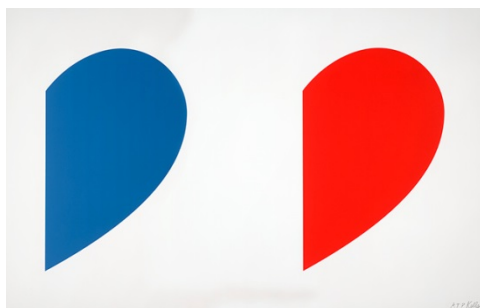

GEMINI G.E.L. AT JONI MOISANT WEYL

ELLSWORTH KELLY: SELECTED WORKS

December 11, 2014 – February 7, 2015

BLUE CURVES 2013
1-color lithograph
14 x 10" (35.6 x 25.4 cm)
Edition of 50, #37
EK12-1611

DARK RED-VIOLET PANEL 1982
Painted aluminum sculpture
30 x 31 3/8 x 3/16" (766.2 x 79.7 x 0.5 cm)
Edition of 9, #1
EK81-2069

COLOR OVER BLACK 2012
6-color lithograph
28" x 77" (71.1 x 195.6 cm)
Edition of 35, #23
EK12-1607

BLUE CURVE / RED CURVE 2014
2-color lithograph
30 x 47 3/8"
Edition of 50, #24
EK14-1628

GEMINI G.E.L. AT JONI MOISANT WEYL