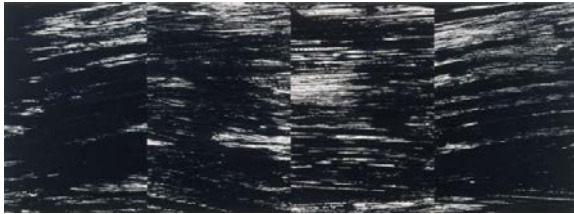

THE RIVER 2003
12-color lithograph, coated,
mounted on aluminum
40 x 109" (101.6 x 276.9 cm)
Edition of 12
EK02-1486

COLOR SQUARES 3 2011
5-color lithograph
5 1/4 x 13 1/4" (13.3 x 33.7 cm)
Edition of 60, #52
EK11-1601