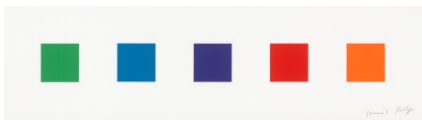

YELLOW CURVES 2013
1-color lithograph
14 x 10" (35.6 x 25.4 cm)
Edition of 50, #37
EK12-1613

COLOR SQUARES 2 2011
5-color lithograph
9 x 33"
Edition of 60, #29
EK11-1599

RED CURVE 2013
1-color lithograph
30 x 22" (76.2 x 55.9 cm)
Edition of 50, #8
EK12-1616