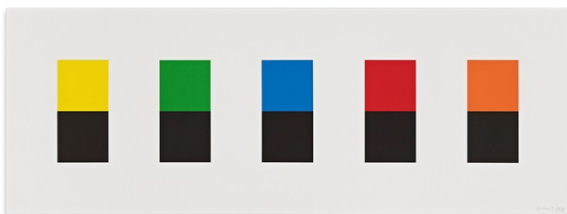

GEMINI G.E.L. AT JONI MOISANT WEYL

ELLSWORTH KELLY: SELECTED WORKS

December 11, 2014 – February 7, 2015

BLUE CURVES 2013
1-color lithograph
14 x 10" (35.6 x 25.4 cm)
Edition of 50, #37
EK12-1611

DARK RED-VIOLET PANEL 1982
Painted aluminum sculpture
30 x 31 3/8 x 3/16" (766.2 x 79.7 x 0.5 cm)
Edition of 9, #1
EK81-2069

COLOR OVER BLACK 2012
6-color lithograph
28" x 77" (71.1 x 195.6 cm)
Edition of 35, #23
EK12-1607

BLUE CURVE / RED CURVE 2014
2-color lithograph
30 x 47 3/8"
Edition of 50, #24
EK14-1628

GEMINI G.E.L. AT JONI MOISANT WEYL

ELLSWORTH KELLY: SELECTED WORKS

December 11, 2014 – February 7, 2015

BLUE/YELLOW/RED 1992
3-color lithograph
37 x 36" (94.0 x 91.4 cm)
Edition of 80, PPII
EK90-1257

THE NILE 2005
1-color lithograph
45 1/4 x 32" (114.9 x 81.3 cm)
Edition of 25, #11
EK02-1486C