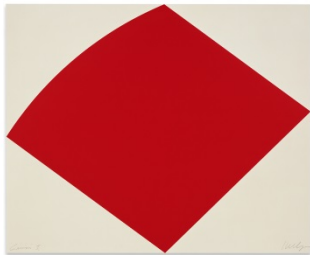

PROJECT SPACE

UNTITLED 1997
1-color lithograph
16 x 19 1/2" (40.64 x 49.53 cm)
Edition of 47, #12
EK96-1400