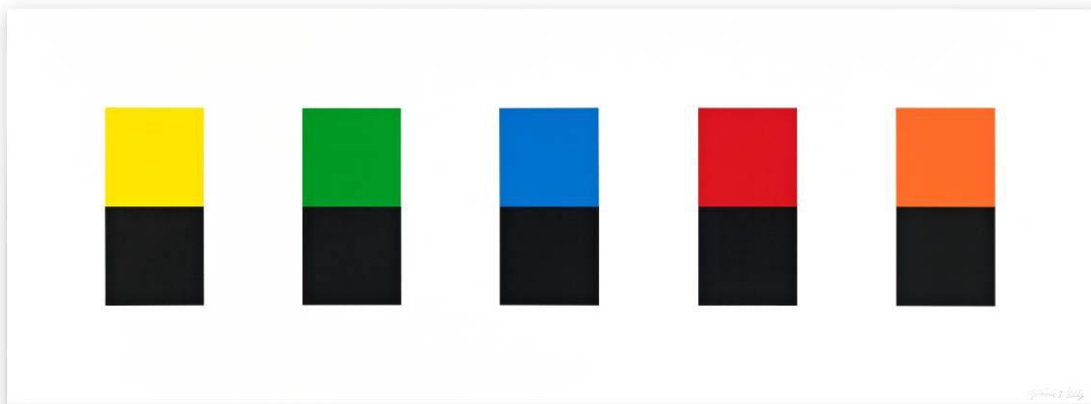

GEMINI G.E.L. AT JONI MOISANT WEYL

**ELLSWORTH KELLY**  
*Spectral Colors*  
October 26 – December 8, 2012

*Color Squares 1*, 2011  
5-color lithograph  
21 x 77 inches (53.3 x 195.6 cm)  
Edition of 35  
EK11-1600

*Dartmouth*, 2011  
5-color lithograph  
14 x 28 1/2 inches (35.6 x 72.4 cm)  
Edition of 45  
EK11-1604

GEMINI G.E.L. AT JONI MOISANT WEYL

**ELLSWORTH KELLY**  
*Spectral Colors*  
October 26 – December 8, 2012

*Color Panels*, 2011  
5-color lithograph  
14 x 33 inches (35.6 x 83.8 cm)  
Edition of 45  
EK11-1603

*Color Over Black*, 2012  
6-color lithograph  
28 x 77 inches (71.1 x 195.6 cm)  
Edition of 35  
EK12-1607