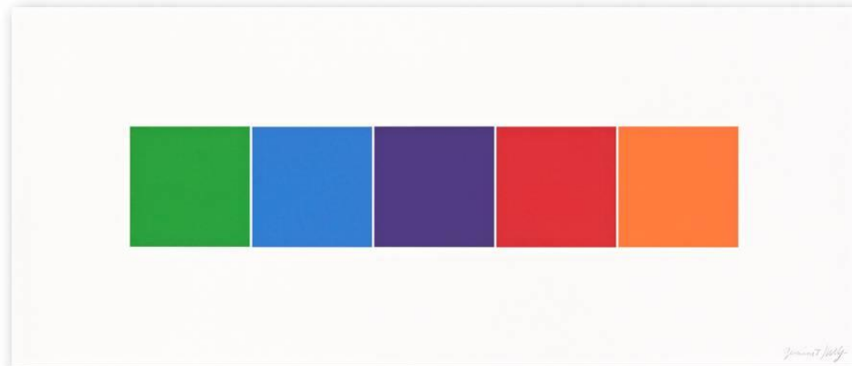

GEMINI G.E.L. AT JONI MOISANT WEYL

**ELLSWORTH KELLY**

*Spectral Colors*

October 26 – December 8, 2012

*Color Squares 2*, 2011

5-color lithograph

9 x 33 inches (22.9 x 83.8 cm)

Edition of 60

EK11-1599

*Color Squares 3*, 2011

5-color lithograph

5 1/4 x 13 1/4 inches (13.3 x 33.7 cm)

Edition of 60

EK11-1601

*Color Squares 4*, 2012

5-color lithograph