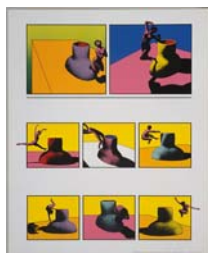

GEMINI G.E.L. AT JONI MOISANT WEYL

KEN PRICE AT GEMINI G.E.L.

Prints and Ceramics 1970 – 2005

March 22 – May 10, 2008

FIGURINE CUP V 1970
10-color lithograph
22 x 18" Edition of 60
KP70-269

not for sale

TEXAS TURTLE CUP 1971
16-color screenprint
41 x 32 1/2" Edition of 75
KP71-5005