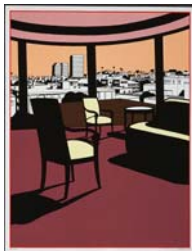

not for sale

CASPER 1993
Earthenware with hand-painted glaze
3 x 6" Edition of 25
KP92-2180

\$ 14,000

WESTERN SUNSET 1993
7-color screenprint
26 x 20 3/8" Edition of 70
KP92-5199

2,500
frame: 575

BOLIVAR 1998
Fired and uniquely painted clay
7 1/4 x 8 x 6" Edition of 25
KP98-2183