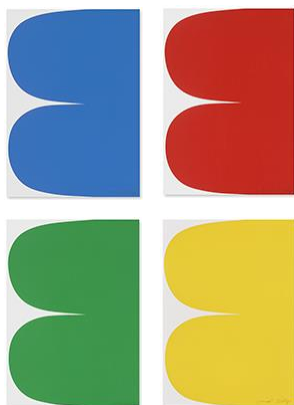

### MICHAEL HEIZER

UNTITLED 2013  
1-color etching with spit-bite  
15 3/4 x 16" (40 x 40.6 cm)  
Edition of 31, #10  
MH80-3037

### ELLSWORTH KELLY

BLUE CURVE 2013  
1-color lithograph  
30 x 22" (76.2 x 55.9 cm)  
Edition of 50, #28  
EK12-1617

RED CURVE 2013  
1-color lithograph  
30 x 22" (76.2 x 55.9 cm)  
Edition of 50, #28  
EK12-1616