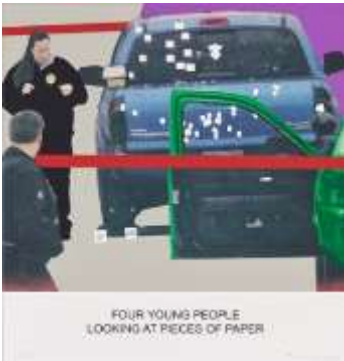

GEMINI G.E.L. AT JONI MOISANT WEYL

NEW PROJECTS @ GEMINI G.E.L. 2014

OCTOBER 30 – DECEMBER 6, 2014

JOHN BALDESSARI

THE NEWS: FOUR YOUNG PEOPLE LOOKING AT
PIECES OF PAPER 2014

Multi-color screenprint

36 3/4 x 35 1/4" (93.3 x 89.5 cm)

Edition of 50, #16

JBA13-5368