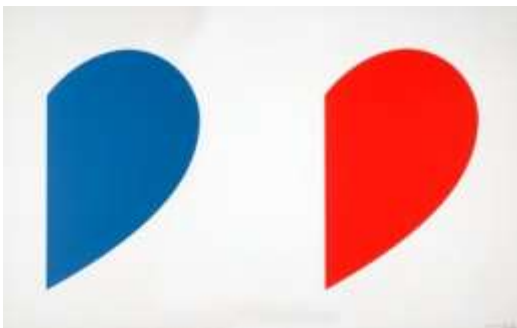

ELLSWORTH KELLY

BLUE CURVE / RED CURVE 2014

2-color lithograph

30 x 47 3/8" (76.2 x 120.3 cm)

Edition of 50, #24

EK14-1628