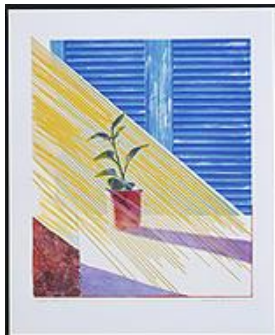

28 x 35" (71.1 x 88.9 cm)

Edition of 70

SF72-5019

PHILIP GUSTON

RUG 1980

1-color lithograph

19 1/2 x 29" (49.5 x 73.7 cm)

Edition of 50, #7 framed

PG79-929

DAVID HOCKNEY

SUN 1973

8-color lithograph/silkscreen

37 1/4 x 30 5/8" (94.6 x 77.8 cm)

Edition of 98, #50 framed

DH73-501

GEMINI G.E.L. ^{AT} JONI MOISANT WEYL