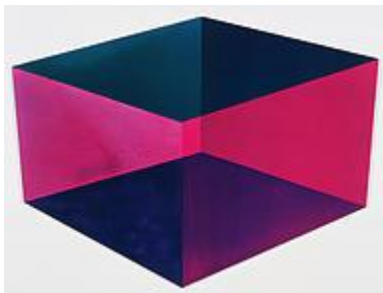

GEMINI G.E.L. ^{AT} JONI MOISANT WEYL

PACIFIC STANDARD EDITIONS

October 6 – November 5, 2011

JOSEF ALBERS

WHITE LINES SQUARE I 1966
3-color lithograph
21 x 21" (53.3 x 53.3 cm)
Edition of 125, #85 framed
JA66-1151

WHITE LINE SQUARE XIII 1966
3-color lithograph
21 x 21" (53.3 x 53.3 cm)
Edition of 125, #94 framed
JA66-1163

RONALD DAVIS

CUBE II 1971
5-color photo offset lithograph printed from aluminum
and mounted on plastic with laminated Mylar overlay
30 x 40" (76.2 x 101.6 cm)
Edition of 114
RD71-2026