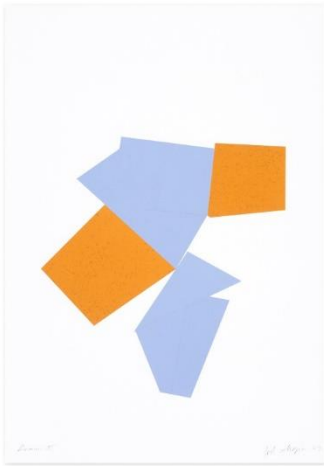

10,000  
*framed*

**Ellsworth Kelly**  
*RED YELLOW BLUE 2000*  
3-color lithograph  
41 x 33" (104.1 x 83.8 cm)  
Edition of 50, AP7  
EK99-1439

19,000  
*framed*

GEMINI G.E.L. <sup>AT</sup> JONI MOISANT WEYL

**Jonathan Borofsky**  
*MALE / FEMALE 2000*  
6-color lithograph/screenprint  
25 1/4 x 18 1/2" (64.1 x 47 cm)  
Edition of 35, #20  
JB99-1421

\$ 1,200  
*frame 300*

**Jonathan Borofsky**  
*MALE / FEMALE 2000*  
6-color lithograph/screenprint  
25 1/4 x 18 1/2" (64.1 x 47 cm)  
Edition of 35, #15  
JB99-1418

1,200  
*frame 300*

**Jonathan Borofsky**  
*MALE / FEMALE 2000*  
6-color lithograph/screenprint  
25 1/4 x 18 1/2" (64.1 x 47 cm)  
Edition of 35, AP 5  
JB99-1422

1,200  
*frame 375*

**Jonathan Borofsky**  
*MALE / FEMALE 2000*  
16-color screenprint  
25 1/4 x 18 1/2" (64.1 x 47 cm)  
Edition of 45, #15  
JB99-5258

1,200  
*frame 300*

GEMINI G.E.L. <sup>AT</sup> JONI MOISANT WEYL

**Joel Shapiro**

*BOAT, BIRD, MOTHER AND CHILD (b)*, 2009  
3-color (12 printings) screenprint with collage  
40 x 28" (101.6 x 71.1 cm)  
Edition of 38, #29  
JS09-5320