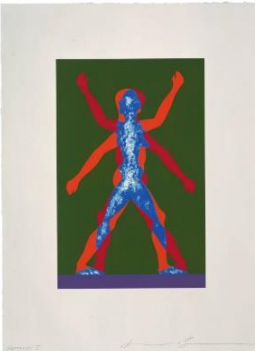

GEMINI G.E.L. <sup>AT</sup> JONI MOISANT WEYL

**John Baldessari**  
*CONCERTO FOR TWO 2018*  
7-color screenprint  
24 x 20" (61 x 50.8 cm)  
Edition of 75, #74  
JBA17-5405

\$ 4,000  
*frame 400*

**Robert Rauschenberg**  
*HORSEFEATHERS THIRTEEN - IV 1972*  
7-color lithograph/screen/pochoir/embossing  
with unique collage  
27 7/8 x 22 1/2" (70.8 x 57.2 cm)  
Edition of 89, #75  
RR72-473

10,000  
*framed*

**Ellsworth Kelly**  
*RED YELLOW BLUE 2000*  
3-color lithograph  
41 x 33" (104.1 x 83.8 cm)  
Edition of 50, AP7  
EK99-1439

19,000  
*framed*

GEMINI G.E.L. <sup>AT</sup> JONI MOISANT WEYL

**Jonathan Borofsky**  
*MALE / FEMALE 2000*  
6-color lithograph/screenprint  
25 1/4 x 18 1/2" (64.1 x 47 cm)  
Edition of 35, #20  
JB99-1421

\$ 1,200  
*frame 300*

**Jonathan Borofsky**  
*MALE / FEMALE 2000*  
6-color lithograph/screenprint  
25 1/4 x 18 1/2" (64.1 x 47 cm)  
Edition of 35, #15  
JB99-1418