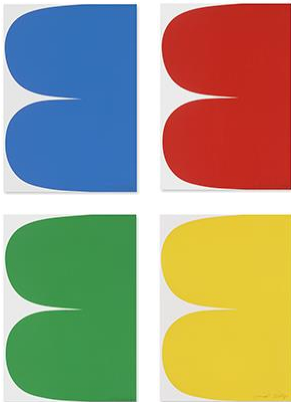

### MICHAEL HEIZER

UNTITLED 2013  
1-color etching with spit-bite  
15 3/4 x 16" (40 x 40.6 cm)  
Edition of 31, #10  
MH80-3037

### ELLSWORTH KELLY

CURVES 2013  
1-color lithographs  
Each 14 x 10" (35.6 x 25.4 cm)  
Editions of 50, #40  
EK12-1613, 1611-1609

*\*Red Curves (EK12-1609) available only  
with purchase of complete set*