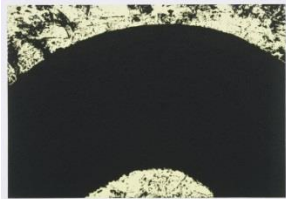

GEMINI G.E.L. AT JONI MOISANT WEYL

**RICHARD SERRA: SELECTED WORKS**

**PROJECT SPACE**

PATHS AND EDGES #10 2007  
1-color etching  
17 1/2 x 25" (44.5 x 63.5 cm)  
Framed, 21 x 28 1/4" (53.3 x 71.8 cm)  
Edition of 60, #21  
RS07-3422

BIGHT #2 2011  
1-color direct gravure  
27 x 22" (68.6 x 55.9 cm)  
Framed, 30 1/4 x 25 1/4" (76.8 x 64.1 cm)  
Edition of 45, #13  
RS11-3503

BIGHT #9 2011  
1-color direct gravure  
27 x 22" (68.6 x 55.9 cm)  
Framed, 30 1/4 x 25 1/4" (76.8 x 64.1 cm)  
Edition of 45, #13  
RS11-3510