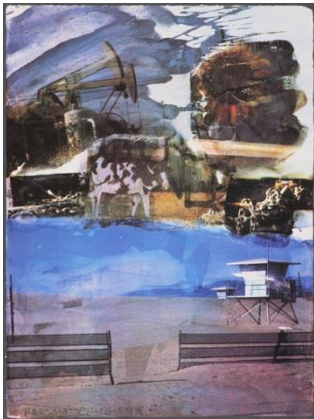

GEMINI G.E.L. ^{AT} JONI MOISANT WEYL

ROBERT RAUSCHENBERG

THROUGH FEBRUARY 2016

On view in the Project Space:

L.A. UNCOVERED #9 1998
11-color screenprint
31 x 22 1/2" (78.7 x 57.2 cm)
Edition of 55, #22
RR98-5258

GOSSIP (MARRAKITCH) 2000
11-color screenprint
29 3/4 x 22" (75.6 x 55.9 cm)
Edition of 50, #35
RR99-5267

L.A. UNCOVERED #5 1998
11-color screenprint
31 x 22 3/4" (78.7 x 57.8 cm)
Edition of 50, #22
RR98-5254