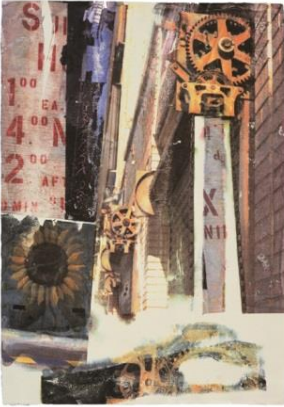

GEMINI G.E.L. ^{AT} JONI MOISANT WEYL

ROBERT RAUSCHENBERG

THROUGH FEBRUARY 2016

On view in the Project Space:

L.A. UNCOVERED #9 1998
11-color screenprint
31 x 22 1/2" (78.7 x 57.2 cm)
Edition of 55, #22
RR98-5258

GOSSIP (MARRAKITCH) 2000
11-color screenprint
29 3/4 x 22" (75.6 x 55.9 cm)
Edition of 50, #35
RR99-5267

L.A. UNCOVERED #5 1998
11-color screenprint
31 x 22 3/4" (78.7 x 57.8 cm)
Edition of 50, #22
RR98-5254

SPACKLE 1990
3-color lithograph
5 3/4 x 4 1/2" (14.6 x 11.4 cm)
Edition of 250, #77
RR90-1240