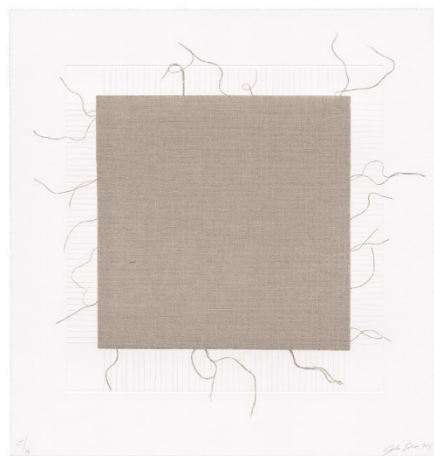

GEMINI G.E.L. AT JONI MOISANT WEYL

ANALIA SABAN
Line to Thread to Wire to Cable to Line

October 5 - November 24, 2021

Pressed Linen Canvas (Square) 2021
Linen chine collé
23 3/4 x 21 3/4" (60.3 x 55.2 cm)
Edition of 35, #14
AS19-3597

Transcending Grid, Black (with Fringes) 2021
1-color softground etching with linen chine collé
22 1/2 x 21 1/2" (57.2 x 54.6 cm)
Edition of 28, #14
AS19-3583

Transcending Grid, White (with Fringes) 2021
1-color softground etching with linen chine collé
22 1/2 x 21 1/2" (57.2 x 54.6 cm)
Edition of 28, #14
AS19-3584