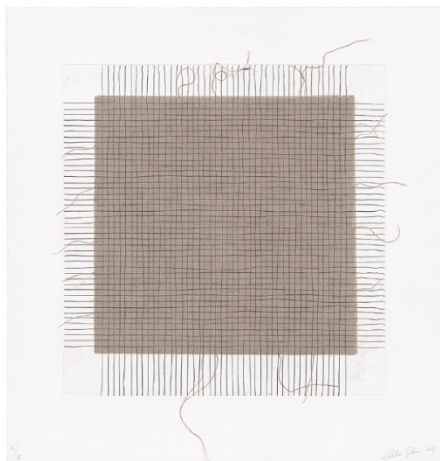

GEMINI G.E.L. AT JONI MOISANT WEYL

ANALIA SABAN
Line to Thread to Wire to Cable to Line

October 5 - November 24, 2021

Circuit Board #4 2021
2-color aquatint etching with hardground and drypoint
39 3/4 x 30 3/4" (101 x 78.1 cm)
Edition of 32, #14
AS19-3580

Circuit Board #5 2021
2-color aquatint etching with hardground and drypoint
39 3/4 x 30 3/4" (101 x 78.1 cm)
Edition of 32, #14
AS19-3581

Circuit Board #6 2021
2-color aquatint etching with hardground and drypoint
39 3/4 x 30 3/4" (101 x 78.1 cm)
Edition of 32, #14
AS19-3582

GEMINI G.E.L. AT JONI MOISANT WEYL

ANALIA SABAN
Line to Thread to Wire to Cable to Line

October 5 - November 24, 2021

Pressed Linen Canvas (Square) 2021
Linen chine collé
23 3/4 x 21 3/4" (60.3 x 55.2 cm)
Edition of 35, #14
AS19-3597