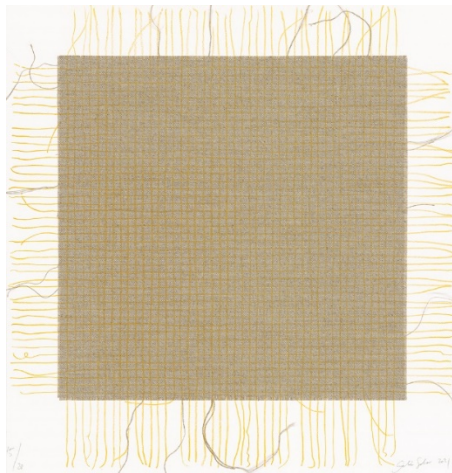

GEMINI G.E.L. AT JONI MOISANT WEYL

ANALIA SABAN
Line to Thread to Wire to Cable to Line

October 5 - November 24, 2021

Pressed Linen Canvas (Square) 2021
Linen chine collé
23 3/4 x 21 3/4" (60.3 x 55.2 cm)
Edition of 35, #14
AS19-3597

Transcending Grid, Black (with Fringes) 2021
1-color softground etching with linen chine collé
22 1/2 x 21 1/2" (57.2 x 54.6 cm)
Edition of 28, #14
AS19-3583

Transcending Grid, White (with Fringes) 2021
1-color softground etching with linen chine collé
22 1/2 x 21 1/2" (57.2 x 54.6 cm)
Edition of 28, #14
AS19-3584

GEMINI G.E.L. ^{AT} JONI MOISANT WEYL

ANALIA SABAN
Line to Thread to Wire to Cable to Line

October 5 - November 24, 2021

Transcending Grid (Red)

Transcending Grid (Yellow)

Transcending Grid (Blue)

Transcending Grid (Black)