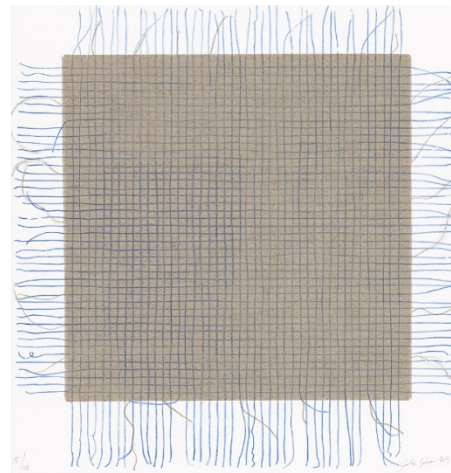

Transcending Grid, Black (with Fringes) 2021
1-color softground etching with linen chine collé
22 1/2 x 21 1/2" (57.2 x 54.6 cm)
Edition of 28, #14
AS19-3583

Transcending Grid, White (with Fringes) 2021
1-color softground etching with linen chine collé
22 1/2 x 21 1/2" (57.2 x 54.6 cm)
Edition of 28, #14
AS19-3584

GEMINI G.E.L. ^{AT} JONI MOISANT WEYL

ANALIA SABAN
Line to Thread to Wire to Cable to Line

October 5 - November 24, 2021

Transcending Grid (Red)

Transcending Grid (Yellow)

Transcending Grid (Blue)

Transcending Grid (Black)

Transcending Grid (White)

Transcending Grids 2021
1-color softground etchings with linen chine collé
17 1/2 x 16 5/8" (44.5 x 42.2 cm) (each)
Editions of 28
AS19-3585-89