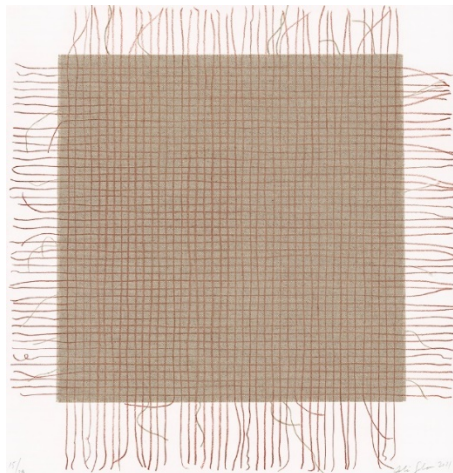

GEMINI G.E.L. AT JONI MOISANT WEYL

ANALIA SABAN
Line to Thread to Wire to Cable to Line

October 5 - November 24, 2021

Pressed Linen Canvas (Square) 2021
Linen chine collé
23 3/4 x 21 3/4" (60.3 x 55.2 cm)
Edition of 35, #14
AS19-3597

Transcending Grid, Black (with Fringes) 2021
1-color softground etching with linen chine collé
22 1/2 x 21 1/2" (57.2 x 54.6 cm)
Edition of 28, #14
AS19-3583

Transcending Grid, White (with Fringes) 2021
1-color softground etching with linen chine collé
22 1/2 x 21 1/2" (57.2 x 54.6 cm)
Edition of 28, #14
AS19-3584

GEMINI G.E.L. ^{AT} JONI MOISANT WEYL

ANALIA SABAN
Line to Thread to Wire to Cable to Line

October 5 - November 24, 2021

Transcending Grid (Red)

Transcending Grid (Yellow)

Transcending Grid (Blue)

Transcending Grid (Black)