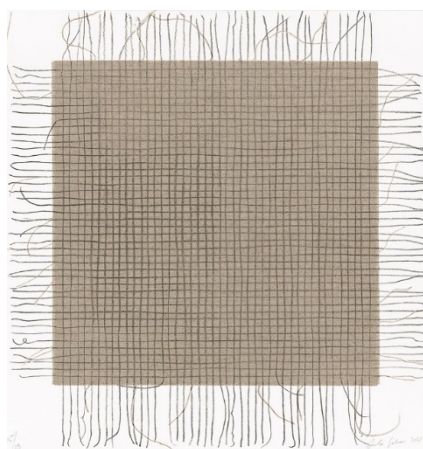

Transcending Grid, Black (with Fringes) 2021
1-color softground etching with linen chine collé
22 1/2 x 21 1/2" (57.2 x 54.6 cm)
Edition of 28, #14
AS19-3583

Transcending Grid, White (with Fringes) 2021
1-color softground etching with linen chine collé
22 1/2 x 21 1/2" (57.2 x 54.6 cm)
Edition of 28, #14
AS19-3584

GEMINI G.E.L. ^{AT} JONI MOISANT WEYL

ANALIA SABAN
Line to Thread to Wire to Cable to Line

October 5 - November 24, 2021

Transcending Grid (Red)

Transcending Grid (Yellow)

Transcending Grid (Blue)

Transcending Grid (Black)

Transcending Grid (White)

Transcending Grids 2021
1-color softground etchings with linen chine collé
17 1/2 x 16 5/8" (44.5 x 42.2 cm) (each)
Editions of 28
AS19-3585-89