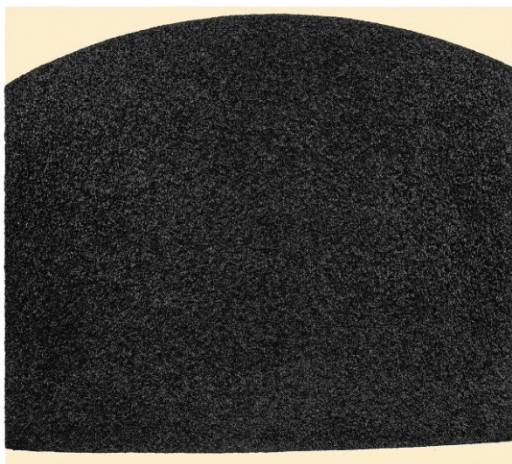

Casablanca #1 2022

Hand-applied oil stick, etching ink and silica
60 x 66" (152.4 x 167.6 cm)

Edition of 26, #8

RS20-4065

Casablanca #4 2022

Hand-applied oil stick, etching ink and silica
60 x 60" (152.4 x 152.4 cm)

Edition of 26, #8

RS20-4068

GEMINI G.E.L. ^{AI} JONI MOISANT WEYL

Casablanca #6 2022

Hand-applied oil stick, etching ink and silica

72 x 84" (182.9 x 213.4 cm)

Edition of 27, #8

RS20-4070

Casablanca #3 2022

Hand-applied oil stick, etching ink and silica

66 x 60" (167.6 x 152.4 cm)

Edition of 27, #8

RS20-4067

Casablanca #5 2022

Hand-applied oil stick, etching ink and silica

60 x 66" (152.4 x 167.6 cm)