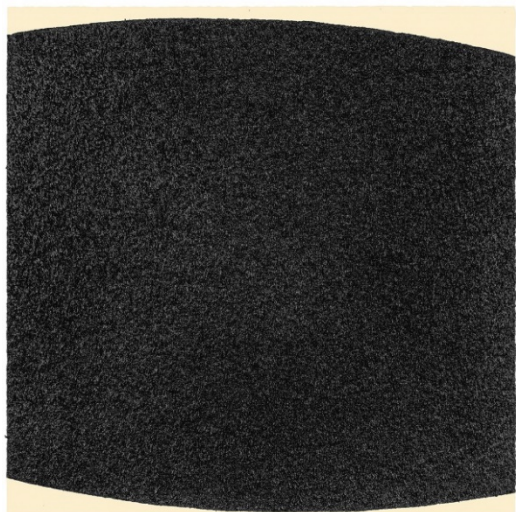

GEMINI G.E.L. ^{ART} JONI MOISANT WEYL

RICHARD SERRA

CASABLANCA

May 11 – July 14, 2023

Casablanca #2 2022

Hand-applied oil stick, etching ink and silica
60 x 66" (152.4 x 167.6 cm)

Edition of 27, #8

RS20-4066

Casablanca #1 2022

Hand-applied oil stick, etching ink and silica
60 x 66" (152.4 x 167.6 cm)

Edition of 26, #8

RS20-4065

Casablanca #4 2022

Hand-applied oil stick, etching ink and silica
60 x 60" (152.4 x 152.4 cm)