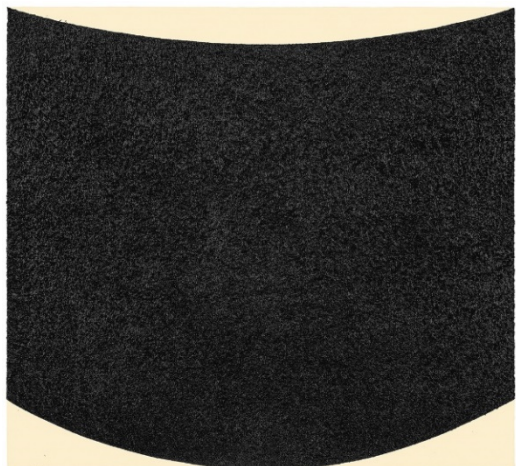

GEMINI G.E.L. ^{ART} JONI MOISANT WEYL

RICHARD SERRA

CASABLANCA

May 11 – July 14, 2023

Casablanca #2 2022

Hand-applied oil stick, etching ink and silica
60 x 66" (152.4 x 167.6 cm)

Edition of 27, #8

RS20-4066

Casablanca #1 2022

Hand-applied oil stick, etching ink and silica
60 x 66" (152.4 x 167.6 cm)

Edition of 26, #8

RS20-4065

Casablanca #4 2022

Hand-applied oil stick, etching ink and silica
60 x 60" (152.4 x 152.4 cm)