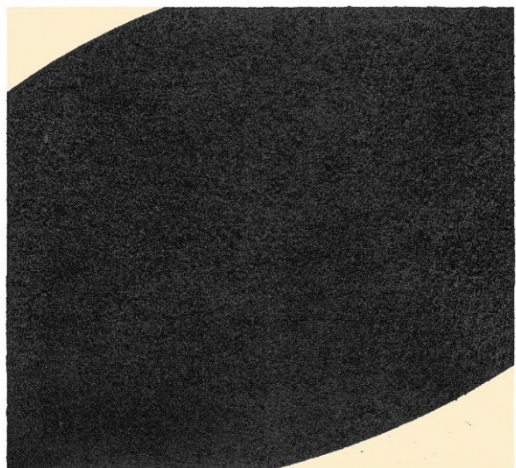

GEMINI G.E.L. ^{ART} JONI MOISANT WEYL

RICHARD SERRA

CASABLANCA

May 11 – July 14, 2023

Casablanca #2 2022

Hand-applied oil stick, etching ink and silica
60 x 66" (152.4 x 167.6 cm)

Edition of 27, #8

RS20-4066

Casablanca #1 2022

Hand-applied oil stick, etching ink and silica
60 x 66" (152.4 x 167.6 cm)

Edition of 26, #8

RS20-4065

Casablanca #4 2022

Hand-applied oil stick, etching ink and silica
60 x 60" (152.4 x 152.4 cm)