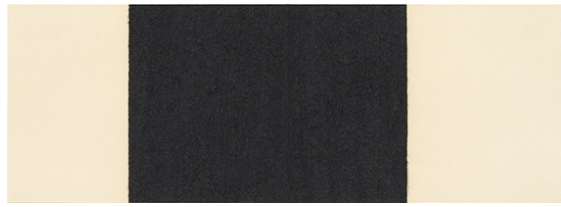

GEMINI G.E.L. ^{AT} JONI MOISANT WEYL

RICHARD SERRA: HORIZONTAL REVERSALS

A SERIES OF TEN PAINTSTIK EDITIONS

15 x 42" (38.1 x 106.7 cm) each; Editions of 50

MARCH 23 – MAY 20, 2017

I

II

III

IV

V

VI

VII

VIII

IX

X