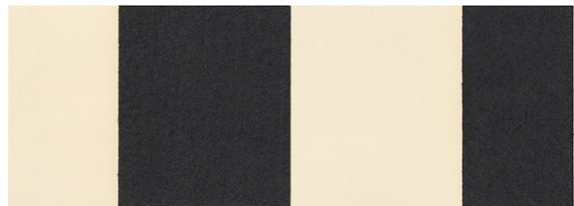

GEMINI G.E.L. ^{AT} JONI MOISANT WEYL

RICHARD SERRA: HORIZONTAL REVERSALS

A SERIES OF TEN PAINTSTIK EDITIONS

15 x 42" (38.1 x 106.7 cm) each; Editions of 50

MARCH 23 – MAY 20, 2017

I

II

III

IV

V

VI

VII

VIII

IX

X