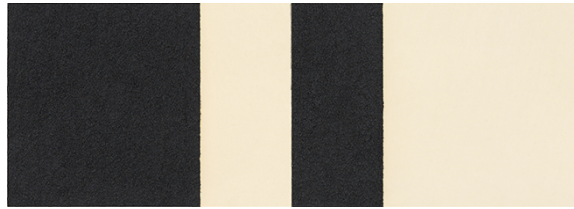

GEMINI G.E.L. ^{AT} JONI MOISANT WEYL

RICHARD SERRA: HORIZONTAL REVERSALS

A SERIES OF TEN PAINTSTIK EDITIONS

15 x 42" (38.1 x 106.7 cm) each; Editions of 50

MARCH 23 – MAY 20, 2017

I

II

III