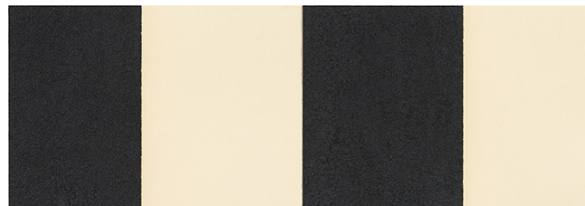

GEMINI G.E.L. ^{AT} JONI MOISANT WEYL

RICHARD SERRA: HORIZONTAL REVERSALS

A SERIES OF TEN PAINTSTIK EDITIONS

15 x 42" (38.1 x 106.7 cm) each; Editions of 50

MARCH 23 – MAY 20, 2017

I

II

III

IV

V

VI

VII

VIII

IX

X