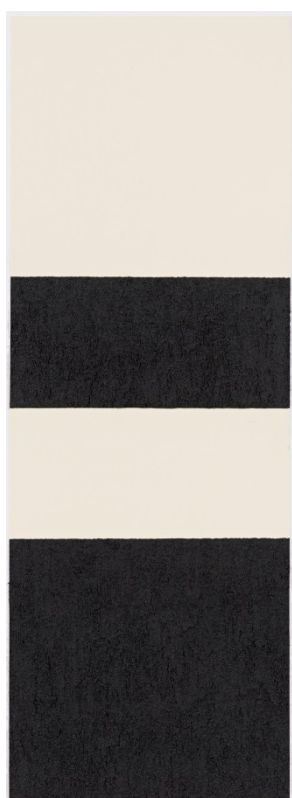

GEMINI G.E.L. ^{AT} JONI MOISANT WEYL

RICHARD SERRA: REVERSALS, 2015

A SERIES OF TEN PAINTSTIK EDITIONS

April 2 – May 22, 2015

Reversal I
RS14-4002

Reversal II
RS14-4003

Reversal III
RS14-4004

Reversal IV
RS14-4005

Reversal V
RS14-4006

Hand-applied Paintstik and silica on two sheets of handmade paper, signed on verso

Each (overall) 42 x 15" (106.7 x 38.1 cm)

Editions of 50

GEMINI G.E.L. ^{AT} JONI MOISANT WEYL

RICHARD SERRA: REVERSALS, 2015

A SERIES OF TEN PAINTSTIK EDITIONS

April 2 – May 22, 2015

Reversal VI
RS14-4007

Reversal VII
RS14-4008

Reversal VIII
RS14-4009

Reversal IX
RS14-4010

Reversal X
RS14-4011

Hand-applied Paintstik and silica on two sheets of handmade paper, signed on verso
Each (overall) 42 x 15" (106.7 x 38.1 cm)
Editions of 50