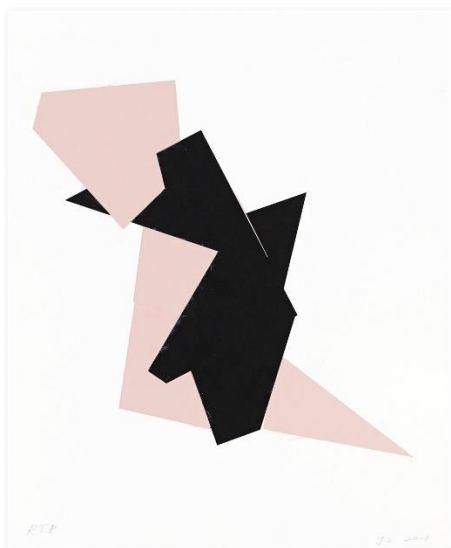

UP DOWN AROUND (c) 2011 4,500
4-color screenprint/lithograph frame 925
45 x 37" (114.3 x 94 cm)
Edition of 45, #13
JS11-5345