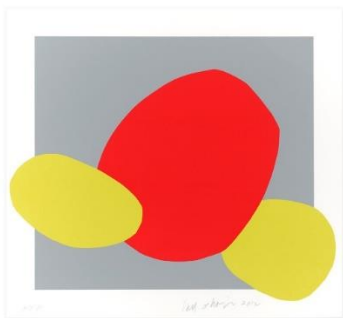

GEMINI G.E.L. ^{AT} JONI MOISANT WEYL

JOEL SHAPIRO: SELECTED WORKS
November 2 - December 23, 2021

FOR STUDIO 2014
6-color woodcut
20 x 17" (50.8 x 43.2 cm)
Edition of 34, #14
Printed by The Grenfell Press

\$ 4,250
frame 325

BOAT, BIRD, MOTHER AND CHILD (a) 2009
2-color (5 printings) screenprint
33 x 26" (83.8 x 66 cm)
Edition of 38, #27
JS09-5319

3,500
frame 590

GO (For Obama) 2012
3-color screenprint
13 1/2 x 14" (34.3 x 35.6 cm)
Edition of 150, #131
JS12-5264

2,500
frame 225

GEMINI G.E.L. ^{AI} JONI MOISANT WEYL

BOAT, BIRD, MOTHER AND CHILD (b) 2009 \$ 4,400
3-color (12 printings) screenprint with collage frame 640
40 x 28" (101.6 x 71.1 cm)
Edition of 38, #29
JS09-5320