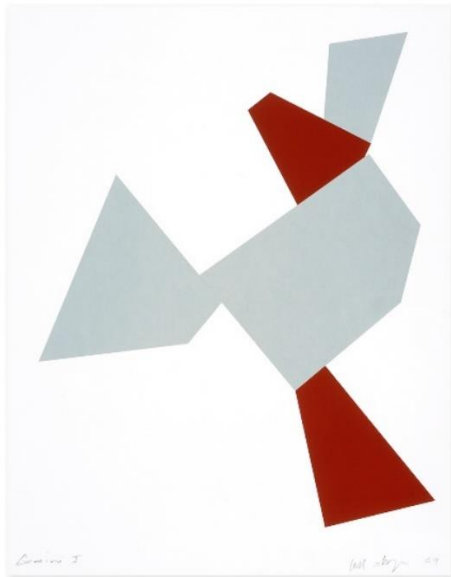

GEMINI G.E.L. ^{AT} JONI MOISANT WEYL

JOEL SHAPIRO: SELECTED WORKS
November 2 - December 23, 2021

FOR STUDIO 2014
6-color woodcut
20 x 17" (50.8 x 43.2 cm)
Edition of 34, #14
Printed by The Grenfell Press

\$ 4,250
frame 325

BOAT, BIRD, MOTHER AND CHILD (a) 2009
2-color (5 printings) screenprint
33 x 26" (83.8 x 66 cm)
Edition of 38, #27
JS09-5319

3,500
frame 590

GO (For Obama) 2012
3-color screenprint
13 1/2 x 14" (34.3 x 35.6 cm)
Edition of 150, #131
JS12-5264

2,500
frame 225

GEMINI G.E.L. ^{AI} JONI MOISANT WEYL

BOAT, BIRD, MOTHER AND CHILD (b) 2009 \$ 4,400
3-color (12 printings) screenprint with collage frame 640
40 x 28" (101.6 x 71.1 cm)
Edition of 38, #29
JS09-5320