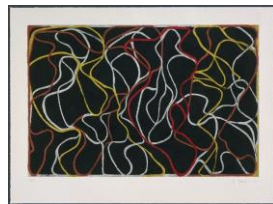

For John Altoon, 2011
4-color etching with collage and unique pencil hand-drawing by the artist 17 x 22" Series of 35 unique works RT11-3512

PRINT ROOM

BRICE MARDEN: MUSES (2001)

Complete set of seven prints,
as follows:

Line Muses

Beyond Eagles Mere 2

Greyer Muses

Eagles Mere Muses

Red Line Muses

Muses with Graphite

Beyond Eagles Mere

GEMINI G.E.L. ^{AT} JONI MOISANT WEYL