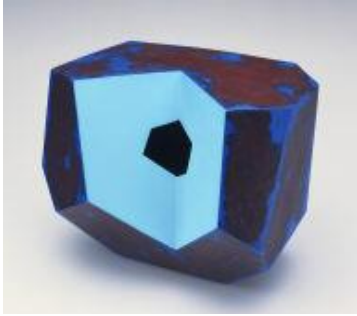

GEMINI G.E.L. ^{AI} JONI MOISANT WEYL

PRINT ROOM

KEN PRICE

Ming, 1998
Fired and uniquely painted clay
7 x 8 1/2 x 5 1/4" Edition of 25
KP98-2184

PROJECT SPACE

JONATHAN BOROFKY