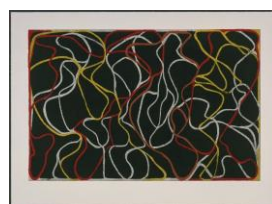

Line Muses

Beyond Eagles Mere 2

Greyer Muses

Eagles Mere Muses

Red Line Muses

Muses with Graphite

Beyond Eagles Mere

GEMINI G.E.L. ^{AT} JONI MOISANT WEYL

PRINT ROOM

BRICE MARDEN: MUSES

Also available individually (unframed):

Line Muses, 2001
1-color etching/1-color lithograph
22 x 30" Edition of 45
BM99-1434

Red Line Muses, 2001
2-color etching/1-color lithograph
22 x 30" Edition of 45
BM99-1432