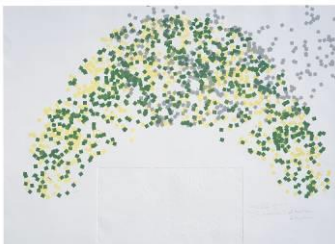

RICHARD TUTTLE

Metal Shoes, 7, 2009
Lithograph and screenprint with copper plate embossment
28 x 37 1/2" Edition of 30
RT09-3476