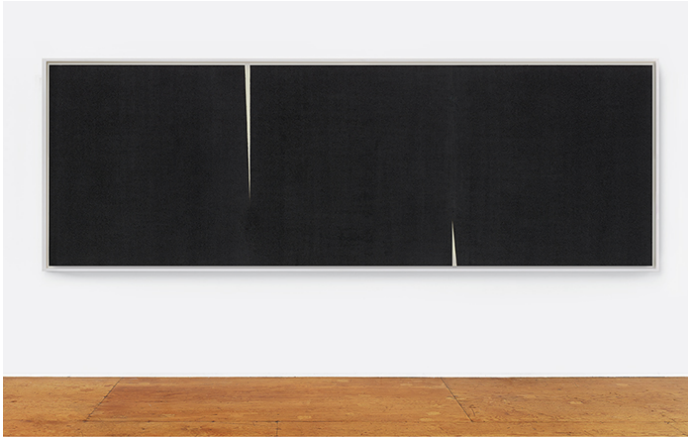

### JULIE MEHRETU

MYRIADS, ONLY BY DARK 2014

4-panel, multi-colored aquatint and spit bite

each panel, 81 1/4" x 45 1/4" (205.7 x 114.3 cm)

Edition of 30, #25

JM13-3531

GEMINI G.E.L. <sup>AT</sup> JONI MOISANT WEYL

## WEST GALLERY