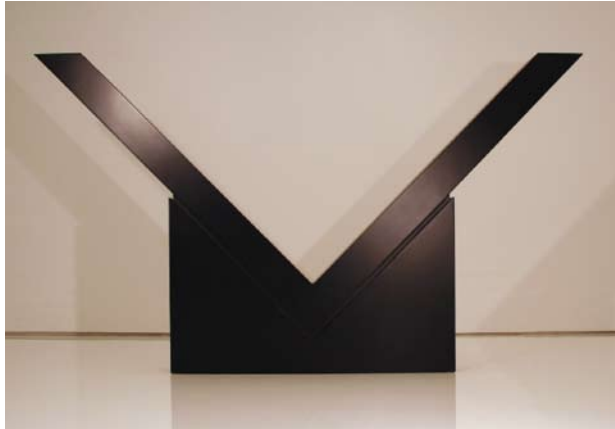

☐ **Jacobson Howard Gallery, 33 East 68 Street,
6th Floor (between Madison & Park Avenues)**

Ronald Bladen
"V (Garden)," 1973
Painted aluminum
60 1/2 x 106 x 8 inches, Edition 1 of 3